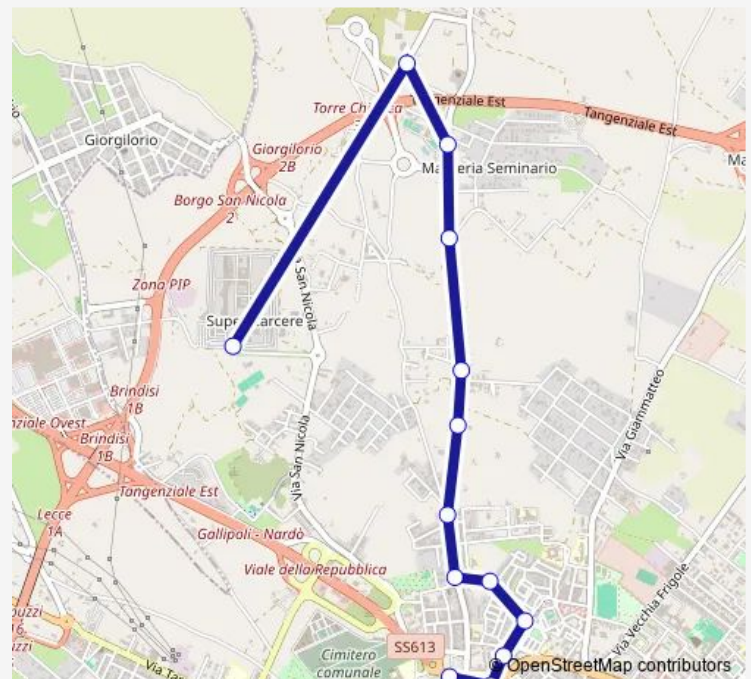

### Direction

Casa Circondariale — City Terminal

13 stops

[Open route schedule](#)

Casa Circondariale

Motorizzazione

Adriatica-Lampedusa

Adriatica - Belli

Adriatica-Velino

Adriatica-Papini

Adriatica-Sandalo

Adriatica-Ferrando

Tevere-Arno

P.zza Indipendenza

Po

Foscolo-Bastioni

### Route schedule

Casa Circondariale — City Terminal

Monday 07:19-20:19

Tuesday 07:19-20:19

Wednesday 07:19-20:19

Thursday 07:19-20:19

Friday 07:19-20:19

Saturday 07:19-20:19

### Route info

Direction: Casa Circondariale

Stops: 13

Trip Duration: 0 hour 23 min

S12 Bus time schedules and route maps are available in an offline PDF at [busmaps.com](https://busmaps.com). Use the [busmaps.com](https://busmaps.com) website to see live bus times, train schedule or subway schedule, and step-by-step directions for all public transit in Lecce