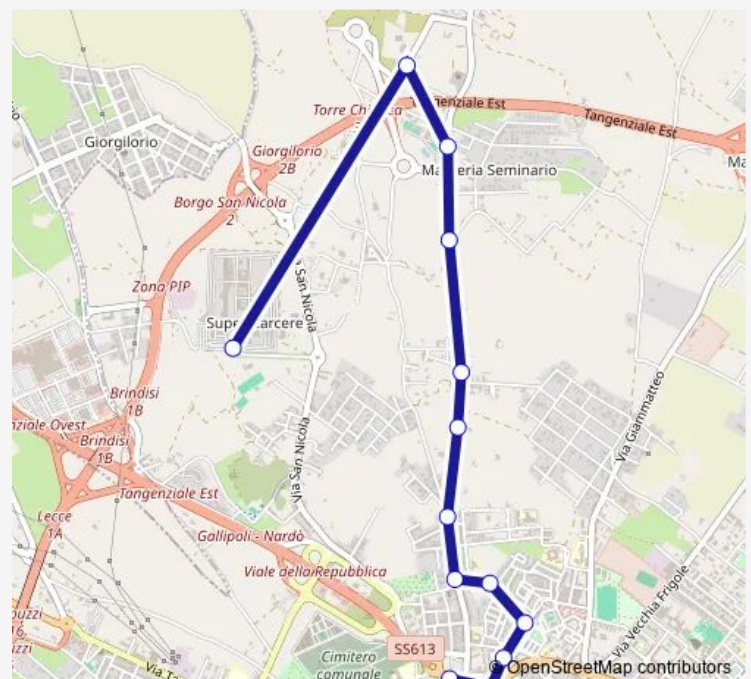

Direction

Casa Circondariale — City Terminal

13 stops

[Open route schedule](#)

Casa Circondariale

Motorizzazione

Adriatica-Lampedusa

Adriatica - Belli

Adriatica-Velino

Adriatica-Papini

Adriatica-Sandalo

Adriatica-Ferrando

Tevere-Arno

P.zza Indipendenza

Po

Foscolo-Bastioni

City Terminal

Route schedule

Casa Circondariale — City Terminal

Monday 07:19-20:19

Tuesday 07:19-20:19

Wednesday 07:19-20:19

Thursday 07:19-20:19

Friday 07:19-20:19

Saturday 07:19-20:19

Sunday 08:19-20:19

Route info

Direction: Casa Circondariale

Stops: 13

Trip Duration: 0 hour 23 min

S12 Bus time schedules and route maps are available in an offline PDF at busmaps.com. Use the busmaps.com website to see live bus times, train schedule or subway schedule, and step-by-step directions for all public transit in Lecce