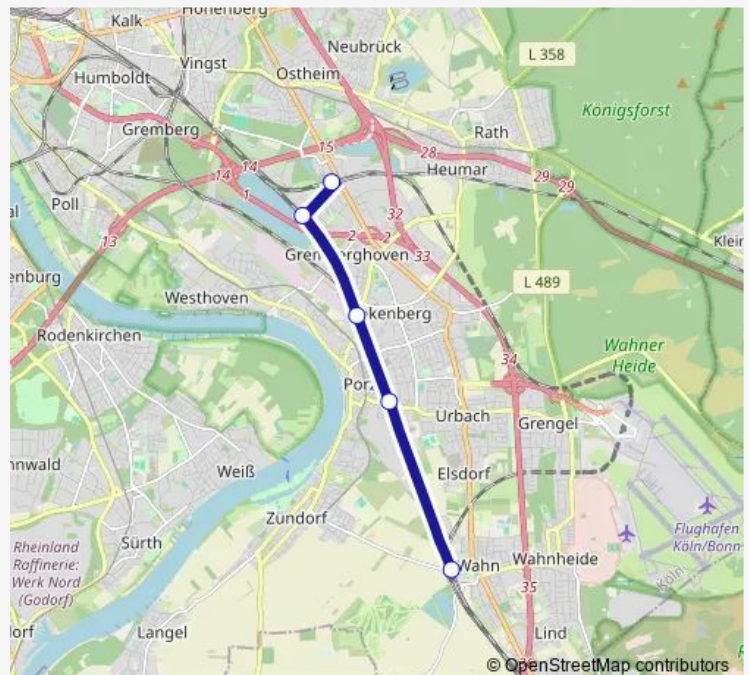

Direction

Köln Frankfurter Str. — Köln Wahn S-Bahn

5 stops

[Open route schedule](#)

Köln Frankfurter Str.

Köln K Airport Businesspark

Köln Steinstr. S-Bahn

Köln Bf Porz

Köln Wahn S-Bahn

Route schedule

Köln Frankfurter Str. — Köln Wahn S-Bahn

Monday	00:28-23:58
Tuesday	00:28-23:58
Wednesday	00:28-23:58
Thursday	00:28-23:58
Friday	00:28-23:58
Saturday	00:28-23:58
Sunday	00:28-23:58

Route info

Direction: Köln Frankfurter Str.

Stops: 5

Trip Duration: 0 hour 25 min

Direction

Köln Wahn S-Bahn — Köln Frankfurter Str.

5 stops

[Open route schedule](#)

Route info

Direction: Köln Wahn S-Bahn

Stops: 5

Trip Duration: 0 hour 24 min

S12 Bus time schedules and route maps are available in an offline PDF at busmaps.com. Use the busmaps.com website to see live bus times, train schedule or subway schedule, and step-by-step directions for all public transit in Koeln