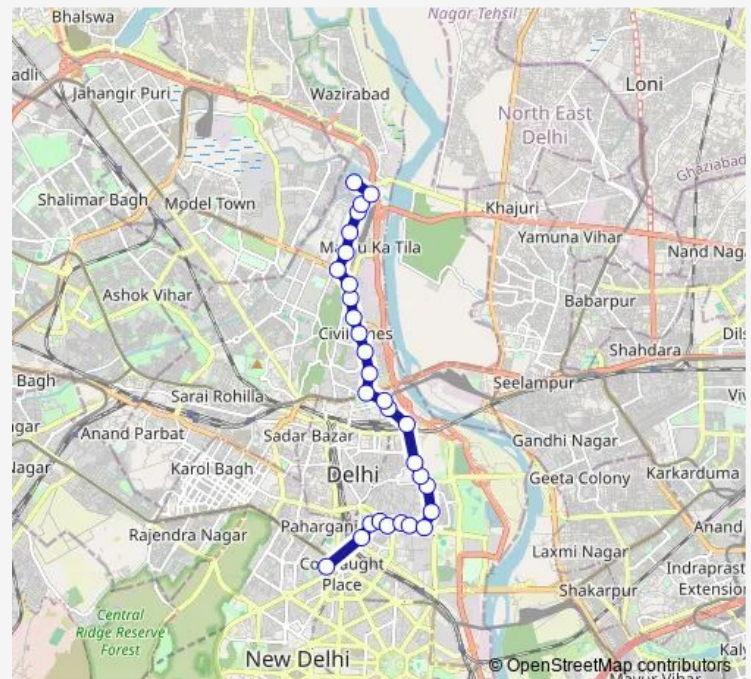

IP College

Old Secretariat (Postal Account Office)

Vidhan Sabha Metro Station

Route schedule

Shivaji Stadium Terminal — Nehru Vihar

Monday 21:02-23:44

Tuesday 21:02-23:44

Wednesday 21:02-23:44

Thursday 21:02-23:44

Friday 21:02-23:44

Saturday 21:02-23:44

Sunday 21:02-23:44

Route info

Direction: Shivaji Stadium Terminal

Stops: 29

Trip Duration: 0 hour 46 min