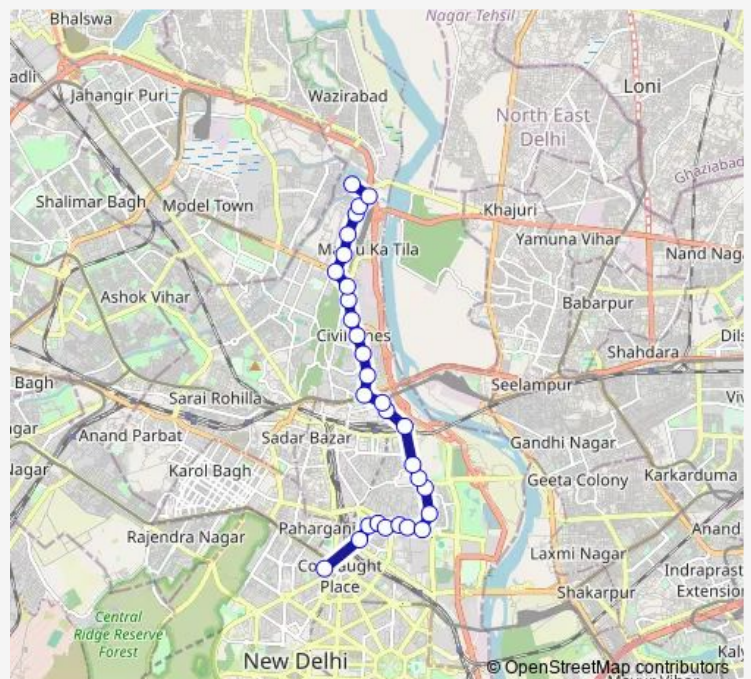

Vidhan Sabha Metro Station

### Route schedule

Shivaji Stadium Terminal — Nehru Vihar

Monday 21:02-23:44

Tuesday 21:02-23:44

Wednesday 21:02-23:44

Thursday 21:02-23:44

Friday 21:02-23:44

Saturday 21:02-23:44

Sunday 21:02-23:44

### Route info

Direction: Shivaji Stadium Terminal

Stops: 29

Trip Duration: 0 hour 46 min

■ 272up

BusMaps

Khyber Pass

Mall Road