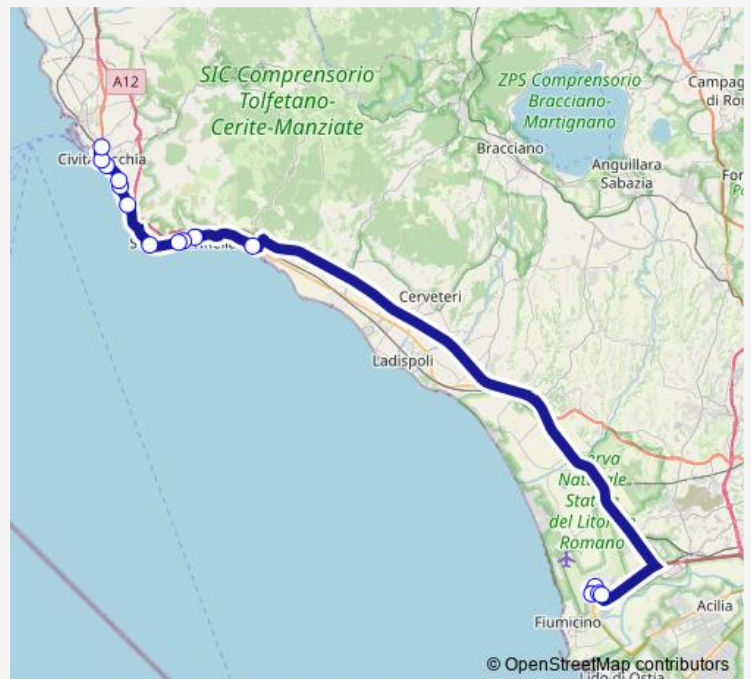

S. Marinella | Stazione FS # f51

S. Marinella | Via Aurelia Via Volta # f57

Civitavecchia | Via Aurelia (Riva di Traiano) # f61

Civitavecchia | Via Aurelia Via Olimpia # f64

Civitavecchia | Via Aurelia Via San Giordano # f65

### Route schedule

Fiumicino | Aeroporto (Terminal 1) # f10921 — Civitavecchia | Deposito # f277

Monday	—
Tuesday	15:30
Wednesday	—
Thursday	15:30
Friday	15:30
Saturday	15:35
Sunday	—

### Route info

Direction: Fiumicino | Aeroporto (Terminal 1) # f10921

Stops: 15

Trip Duration: 1 hour 20 min

To866d Bus time schedules and route maps are available in an offline PDF at [busmaps.com](https://busmaps.com). Use the [busmaps.com](https://busmaps.com) website to see live bus times, train schedule or subway schedule, and step-by-step directions for all public transit in Civitavecchia