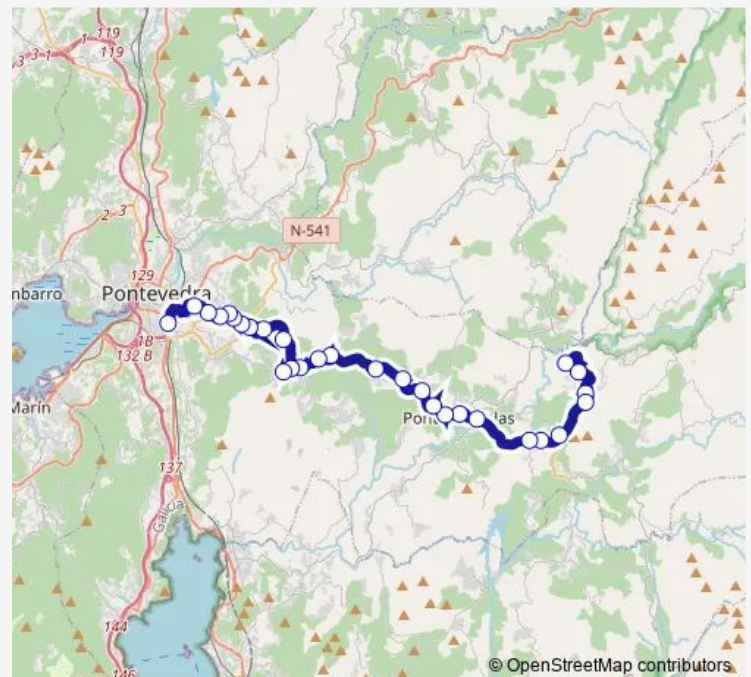

Thursday —

Friday 19:05

Saturday 14:50-19:05

Sunday 14:50-19:05

Route info

Direction: Racelo (C. Penitenciario)

Stops: 29

Trip Duration: 1 hour 3 min