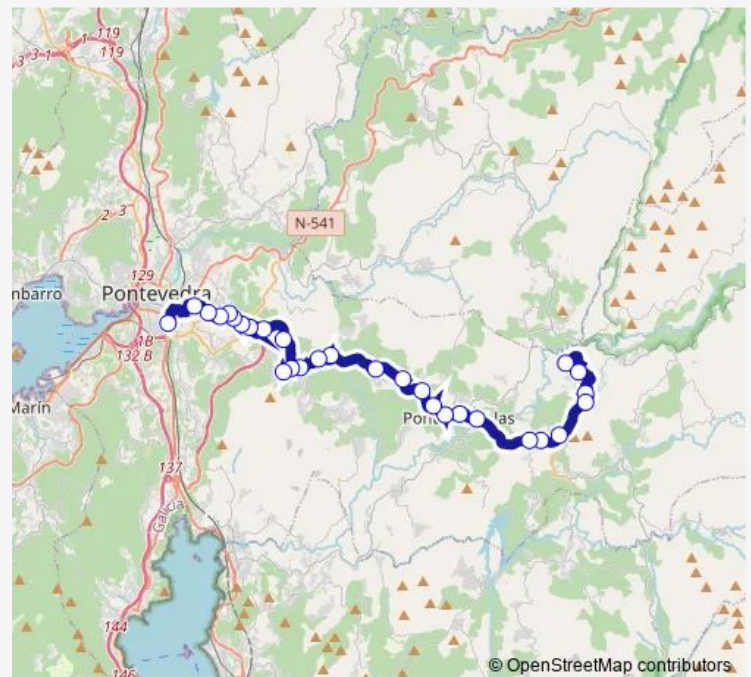

Thursday —

Friday 13:00

Saturday 09:30-13:00

Sunday 09:30-13:00

Route info

Direction: Pontevedra E.A.

Stops: 29

Trip Duration: 1 hour 3 min

Monday —

Tuesday —

Wednesday 19:05

Thursday —

Friday 19:05

Saturday 14:50-19:05

Sunday 14:50-19:05

Route info