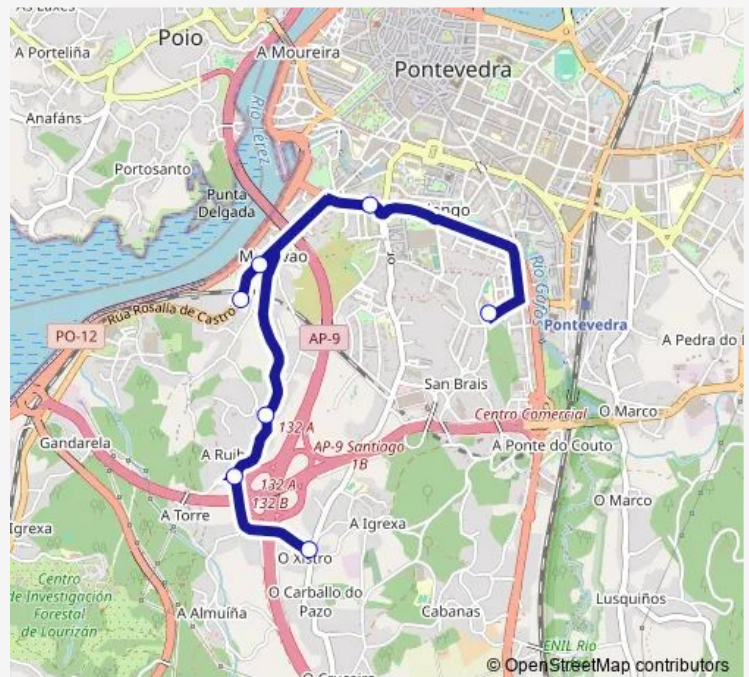

### Direction

A Ruibal (cruce Almuiña) — IES Gonzalo Torrente Ball

7 stops

[Open route schedule](#)

A Ruibal (cruce Almuiña)

A Ruibal (parada bus-Pont

A Ruibal (parada bus-ante

Mollabao (cruce Da Chamus

Mollabao (parada bus-Cons

R/ M<sup>a</sup> Victoria (fronte ne

IES Gonzalo Torrente Ball

### Route schedule

A Ruibal (cruce Almuiña) — IES Gonzalo Torrente Ball

Monday 08:02

Tuesday 08:02

Wednesday 08:02

Thursday 08:02

Friday 08:02

Saturday —

### Route info

Direction: A Ruibal (cruce Almuiña)

Stops: 7

Trip Duration: 0 hour 14 min

XG628027 — IES Torrente Ballester-A Ruibal