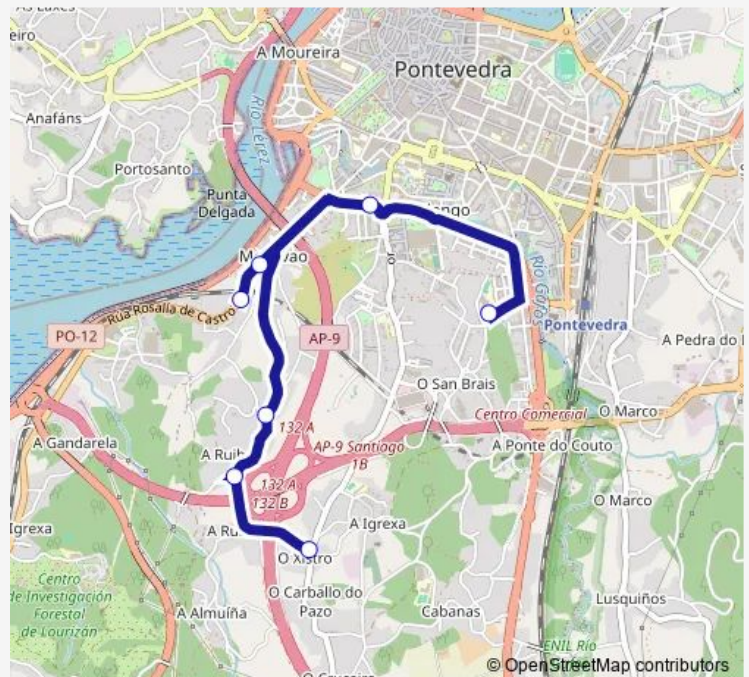

Bus Xg628027 IES Torrente Ballester-A Ruibal

[Go to website](#)

Direction

A Ruibal (cruce Almuiña) — IES Gonzalo Torrente Ball

7 stops

[Open route schedule](#)

- A Ruibal (cruce Almuiña)
- A Ruibal (parada bus-Pont
- A Ruibal (parada bus-ante
- Mollabao (cruce Da Chamus
- Mollabao (parada bus-Cons
- R/ M^a Victoria (fronte ne
- IES Gonzalo Torrente Ball

Route schedule

A Ruibal (cruce Almuiña) — IES Gonzalo Torrente Ball

Monday	08:02
Tuesday	08:02
Wednesday	08:02
Thursday	08:02
Friday	08:02
Saturday	—
Sunday	—

Route info

Direction: A Ruibal (cruce Almuiña)

Stops: 7

Trip Duration: 0 hour 14 min

■ Xg628027 — IES Torrente Ballester-A Ruibal

Direction

IES Gonzalo Torrente Ball — A Ruibal (cruce Almuiña)

7 stops

[Open route schedule](#)

IES Gonzalo Torrente Ball

R/ M^a Victoria (fronte ne

Mollabao (parada bus-Cons

Mollabao (cruce Da Chamus

A Ruibal (parada bus-ante

A Ruibal (parada bus-Pont

A Ruibal (cruce Almuiña)

Route schedule

IES Gonzalo Torrente Ball — A Ruibal (cruce Almuiña)