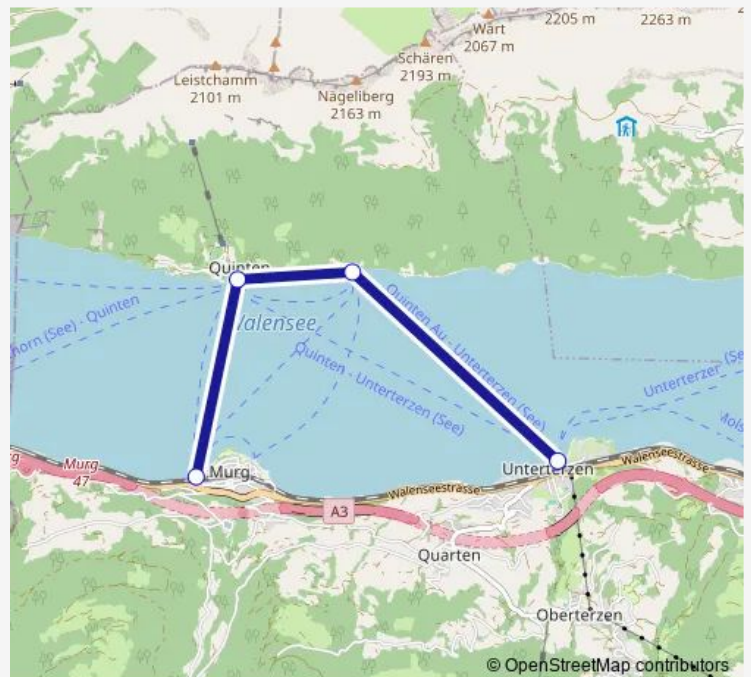

Monday 19:03

Tuesday 19:03

Wednesday 19:03

Thursday 19:03

Friday 19:03

Saturday 19:03

Sunday 19:03

Route info

Direction:

Stops: 0

Trip Duration: – min

■ 240 — BAT 240

240 Ferry time schedules and route maps are available in an offline PDF at busmaps.com. Use the busmaps.com website to see live bus times, train schedule or subway schedule, and step-by-step directions for all public transit in Glarus