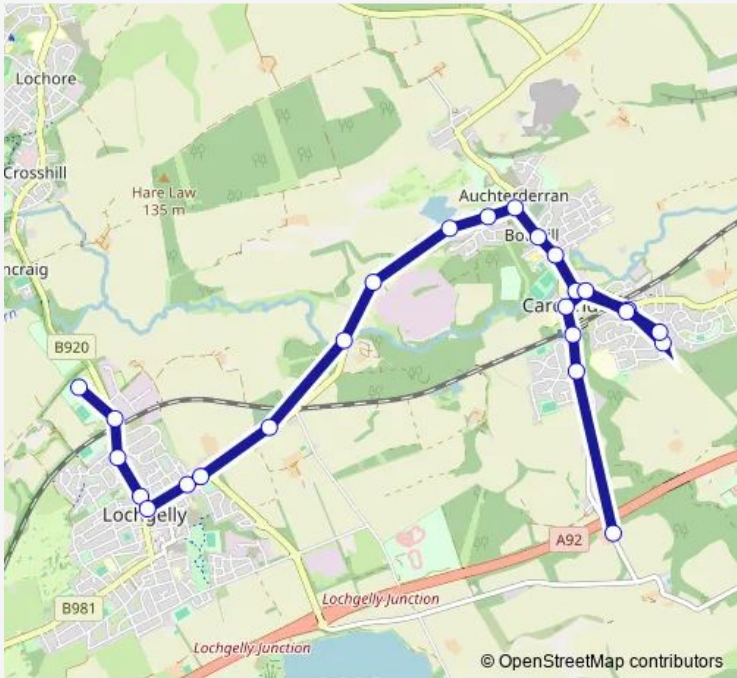

Bus LG6 Lochgelly High School - Woodend or Cardenden

[Go to website](#)

Direction
 South Dundonald Farm — High School
 27 stops
[Open route schedule](#)

- South Dundonald Farm
- Lady Helen Cottages
- Dundonald Crescent
- School Lane
- Cardenden Road
- Cardenden Shops
- Corrie Centre
- Carden Castle Park
- Cardenden Shops
- Cardenden Road
- Gammie Place
- Orebank Road
- Wallsgreen Gardens
- The Auld Hoose
- Bowhill View
- Golf View
- Murrayknowe Farm
- Brigghills Farm
- Cemetery
- Grace Street
- Reid Street

Route schedule
 South Dundonald Farm — High School

Monday	08:00
Tuesday	08:00
Wednesday	08:00
Thursday	08:00
Friday	08:00
Saturday	—
Sunday	—

Route info
 Direction: South Dundonald Farm
 Stops: 27
 Trip Duration: 0 hour 30 min

■ LG6 — Lochgelly High School - Woodend or Cardenden **BusMaps**

Lochgelly Centre

Hugh Place

Launcherhead Road

Railway Station

High School

High School

Direction

High School — South Dundonald Farm

25 stops

[Open route schedule](#)

High School

Railway Station

Launcherhead Road

Hugh Place

Whyte Street