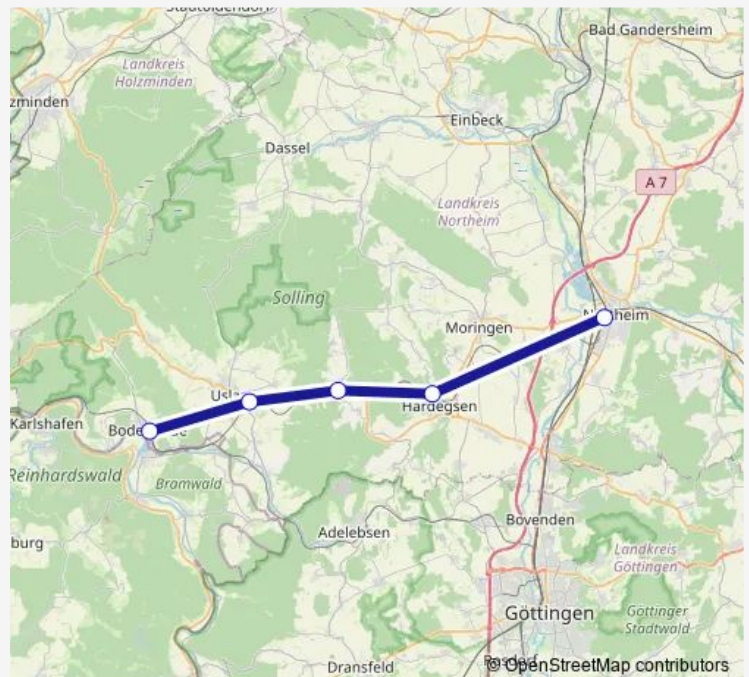

Rail Rb81

[Go to website](#)

Direction

Northeim — Bodenfelde

5 stops

[Open route schedule](#)

Northeim

Hardegsen

Thursday 06:48-18:11

Friday 06:48-18:11

Saturday —

Sunday —

Route info

Direction: Northeim

Stops: 5

Trip Duration: 0 hour 31 min

■ Rb81

Direction

Bodenfelde — Northeim

5 stops

[Open route schedule](#)

Bodenfelde

Uslar

Volpriehausen

Friday 22:16

Saturday 22:16

Sunday 22:16

Route info

Direction: Bodenfelde

Stops: 5

Trip Duration: 0 hour 32 min

Direction