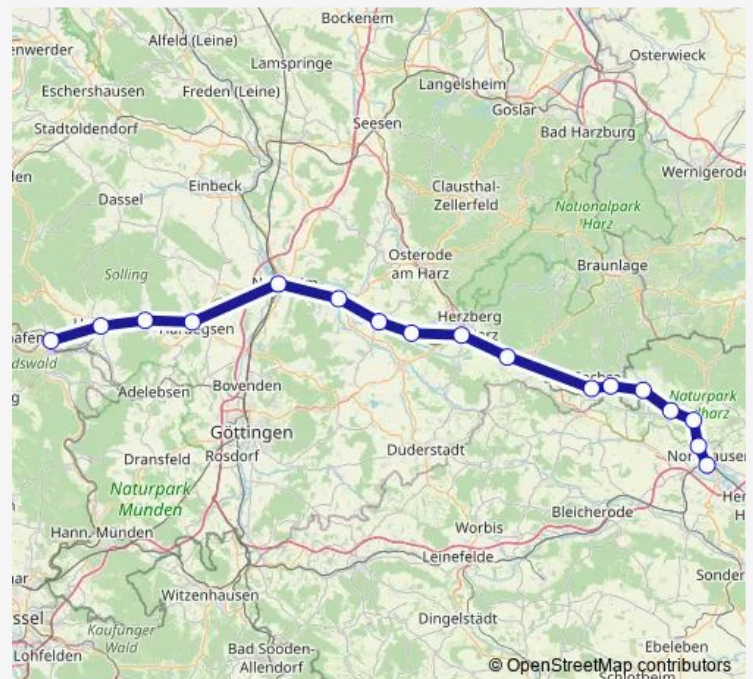

Rail RB81

[Go to website](#)

Direction

Northeim — Bodenfelde

5 stops

[Open route schedule](#)

Northeim

Hardegsen

Thursday 06:48-18:11

Friday 06:48-18:11

Saturday —

Sunday —

Route info

Direction: Northeim

Stops: 5

Trip Duration: 0 hour 31 min

■ RB81

Direction

undefined — undefined

0 stops

[Open route schedule](#)

Route schedule

undefined — undefined

Monday	13:39-19:39
Tuesday	13:39-19:39
Wednesday	13:39-19:39
Thursday	13:39-19:39
Friday	13:39-19:39
Saturday	07:10-19:39
Sunday	07:10-19:39

5 stops

[Open route schedule](#)

Bodenfelde

Uslar

Volpriehausen

Hardeggen

Northeim

Route schedule