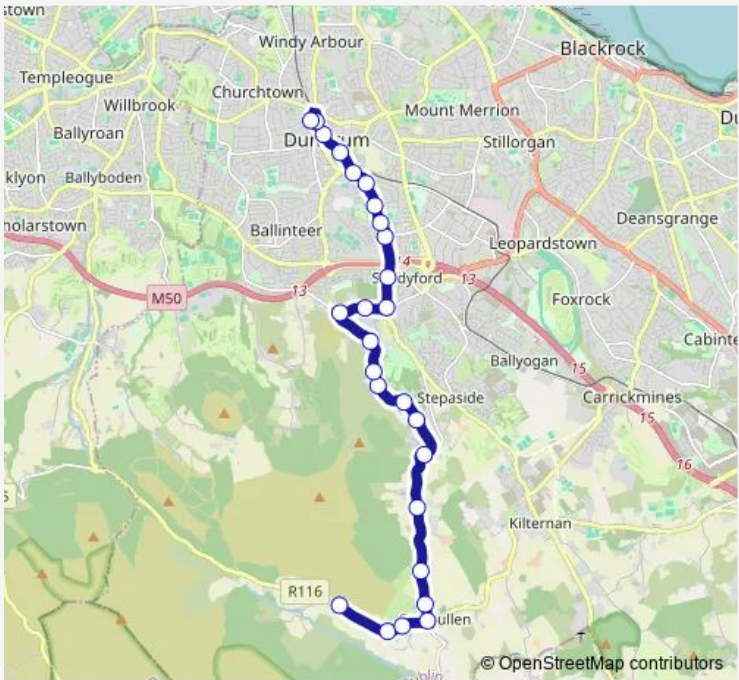

## Bus 44B Glencullen - Dundrum Luas

[Go to website](#)

**Direction**  
 Ballybrack Road — Dundrum Luas  
 26 stops  
[Open route schedule](#)

- Ballybrack Road
- Stars of Erin Gaa
- Fiery Lane
- Johnnie Fox's
- Red House Road
- Pinefield House
- Taylor's Folly
- Ballyedmonduff
- Ballyedmonduff Road
- The Paddocks
- Barnaculla
- Granite Field
- Woodside Cottages
- Blackglen Road
- Blackglen Court
- Lambs Cross
- Kilcross Road
- Central Bank
- Clonard Road
- Ballawley Park
- Balally Road

Route schedule  
 Ballybrack Road — Dundrum Luas

Monday	07:15-18:10
Tuesday	07:15-18:10
Wednesday	07:15-18:10
Thursday	07:15-18:10
Friday	07:15-18:10
Saturday	—
Sunday	—

Route info  
 Direction: Ballybrack Road  
 Stops: 26  
 Trip Duration: 0 hour 27 min

## Direction

Dundrum Luas — Ballybrack Road

29 stops

[Open route schedule](#)

Dundrum Luas

Dundrum North

Dundrum Town Centre

Dundrum South

## Route info

Direction: Dundrum Luas

Stops: 29

Trip Duration: 0 hour 26 min

Johnnie Fox's

Fiery Lane

Walsh's Lane

Ballybrack Road