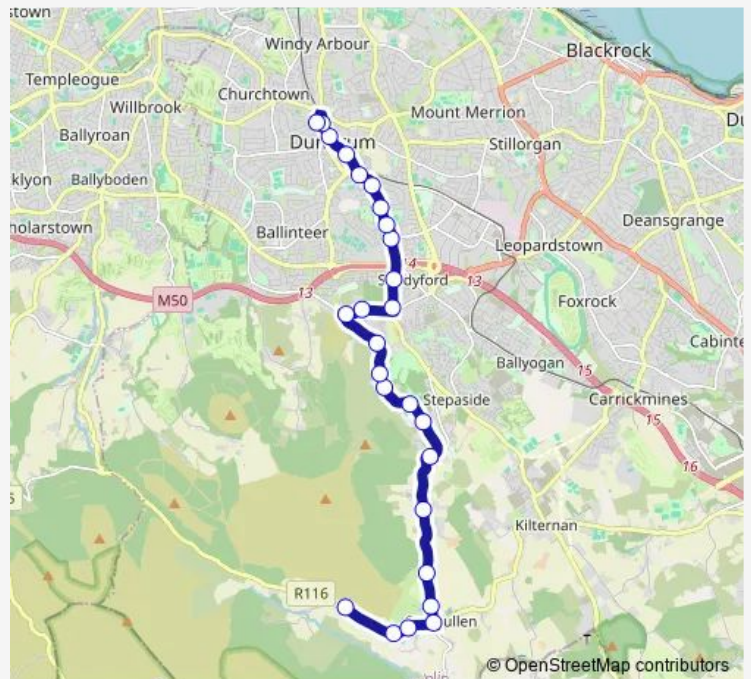

## Bus 44b Glencullen - Dundrum Luas

[Go to website](#)

**Direction**  
 Ballybrack Road — Dundrum Luas  
 26 stops  
[Open route schedule](#)

- Ballybrack Road
- Stars of Erin Gaa
- Fiery Lane
- Johnnie Fox's
- Red House Road
- Pinefield House
- Taylor's Folly
- Ballyedmonduff
- Ballyedmonduff Road
- The Paddocks
- Barnaculla
- Granite Field
- Woodside Cottages
- Blackglen Road
- Blackglen Court
- Lambs Cross
- Kilcross Road
- Central Bank
- Clonard Road
- Ballawley Park
- Balally Road

Route schedule  
 Ballybrack Road — Dundrum Luas

Monday	07:15-18:10
Tuesday	07:15-18:10
Wednesday	07:15-18:10
Thursday	07:15-18:10
Friday	07:15-18:10
Saturday	—
Sunday	—

Route info  
 Direction: Ballybrack Road  
 Stops: 26  
 Trip Duration: 0 hour 30 min

## Direction

Dundrum Luas — Ballybrack Road

29 stops

[Open route schedule](#)

Dundrum Luas

Dundrum North

Dundrum Town Centre

Dundrum South

## Route info

Direction: Dundrum Luas

Stops: 29

Trip Duration: 0 hour 30 min

Johnnie Fox's

Fiery Lane

Walsh's Lane

Ballybrack Road