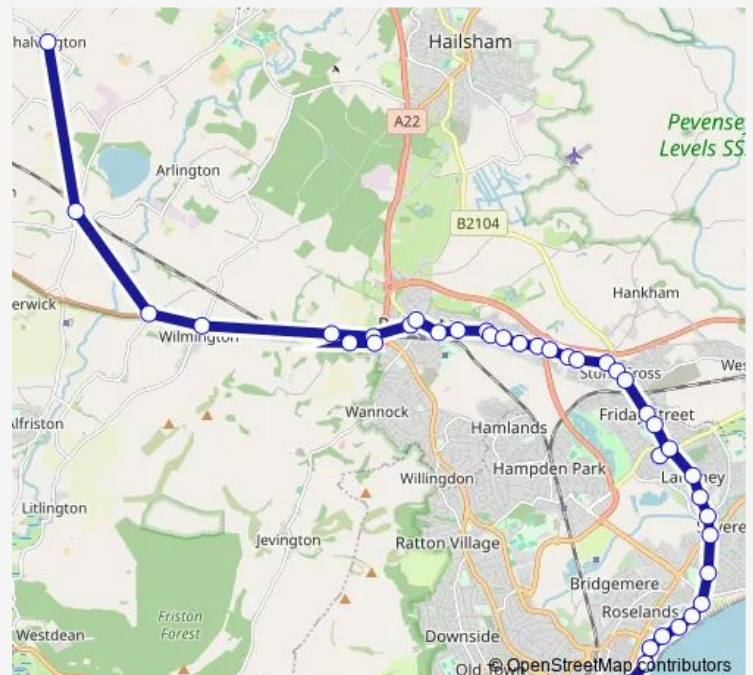

Folkington Road

Gainsborough Lane

Bahram Road

Sunstar Lane

Railway Station

School Lane

Porters Way

Romney Road

### Route schedule

Lovers Corner — Cornfield Road

Monday —

Tuesday —

Wednesday —

Thursday 09:30

Friday —

Saturday —

### Route info

Direction: Lovers Corner

Stops: 46

Trip Duration: 0 hour 54 min

44B — Chalvington - Polegate - Langney - Eastbourne

The Red Lion

Patcham Mill Road

Oak Tree Lane

Pier

Burlington Road

Trinity Place

Memorial Roundabout

Gildredge Road

Cornfield Road

44B Bus time schedules and route maps are available in an offline PDF at [busmaps.com](https://busmaps.com). Use the [busmaps.com](https://busmaps.com) website to see live bus times, train schedule or subway schedule, and step-by-step directions for all public transit in Lewes