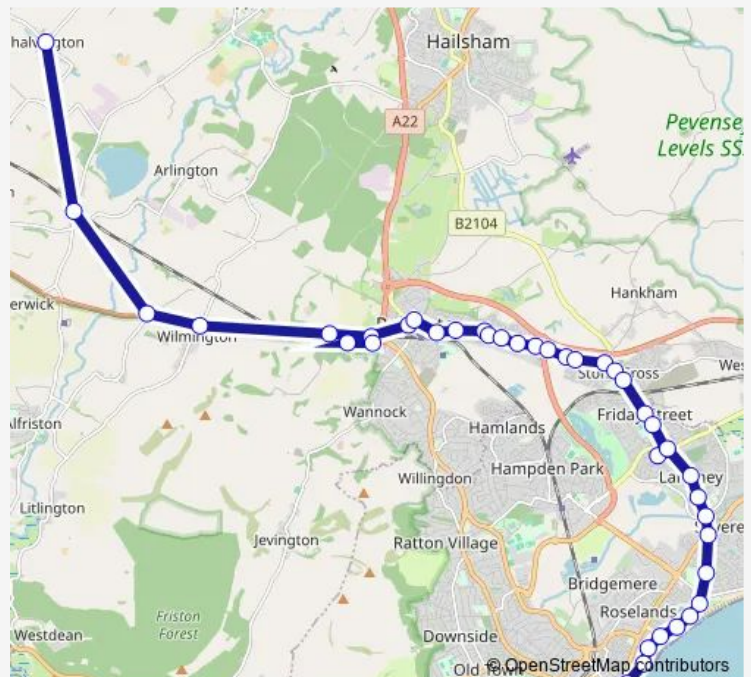

Folkington Road

Gainsborough Lane

Bahram Road

Sunstar Lane

Railway Station

School Lane

Porters Way

Romney Road

### Route schedule

Lovers Corner — Cornfield Road

Monday —

Tuesday —

Wednesday —

Thursday 09:30

Friday —

Saturday —

### Route info

Direction: Lovers Corner

Stops: 46

Trip Duration: 0 hour 54 min

■ 44B — Chalvington - Polegate - Langney - Eastbourne

The Red Lion

Patcham Mill Road

Oak Tree Lane

Pier

Burlington Road

Trinity Place

Memorial Roundabout

Gildredge Road

Cornfield Road

44B Bus time schedules and route maps are available in an offline PDF at [busmaps.com](https://busmaps.com). Use the [busmaps.com](https://busmaps.com) website to see live bus times, train schedule or subway schedule, and step-by-step directions for all public transit in Lewes