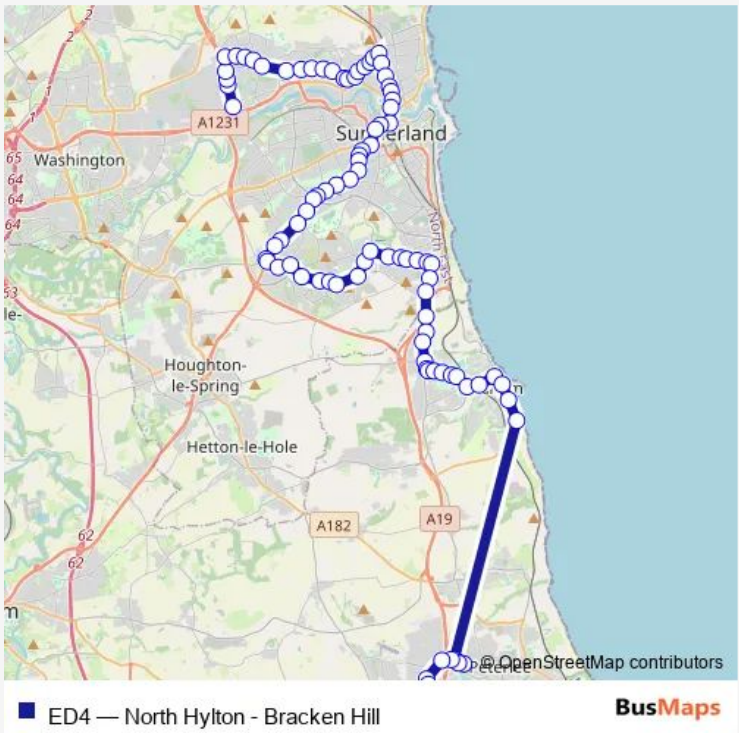

Bus ED4 North Hylton - Bracken Hill

[Go to website](#)

**Direction**  
 Ferryboat Lane-Business Park — EDC Technical Academy  
 89 stops  
[Open route schedule](#)

- Ferryboat Lane-Business Park
- Ferryboat Lane
- Ferryboat Lane-Cardiff Square
- Ferryboat Lane-Caithness Road
- Washington Road-Ferryboat Lane
- Washington Road-Blackwood Road
- Washington Road-Canterbury Road
- Washington Road-Hylton Lane
- Washington Road-Craigavon Road
- Washington Road-Wear View
- North Hylton Road-Reeth Road
- North Hylton Rd-Industrial Est
- North Hylton Road-Yew Tree Avenue
- North Hylton Road-Ashwood Avenue
- Church Bank
- Sunderland Road
- Thompson Road-The Kings Road
- Thompson Road-Morgan Street
- Thompson Road-Carley Road
- Thompson Road-Grange Park Avenue
- Thompson Road-Blanchland Drive

Route schedule  
 Ferryboat Lane-Business Park — EDC Technical Academy

Monday	07:12
Tuesday	07:12
Wednesday	07:12
Thursday	07:12
Friday	07:12
Saturday	—
Sunday	—

Route info  
 Direction: Ferryboat Lane-Business Park  
 Stops: 89  
 Trip Duration: 1 hour 21 min

Newcastle Road - Grasmere Crescent

Newcastle Road-Wearmouth Hospital

Newcastle Road-Wearmouth Drive

Newcastle Road-Lochmaren Terrace

Wheatsheaf

Wheatsheaf

North Bridge Street

Sunderland City Hall

St Mary's Boulevard

St Michaels Way

Royal Courts

Burn Park Road-Durham Road

Durham Road-Riversdale Terrace

Durham Road-Fox Street

Durham Road-Dunelm South

Queen Alexandra Road - Durham Road