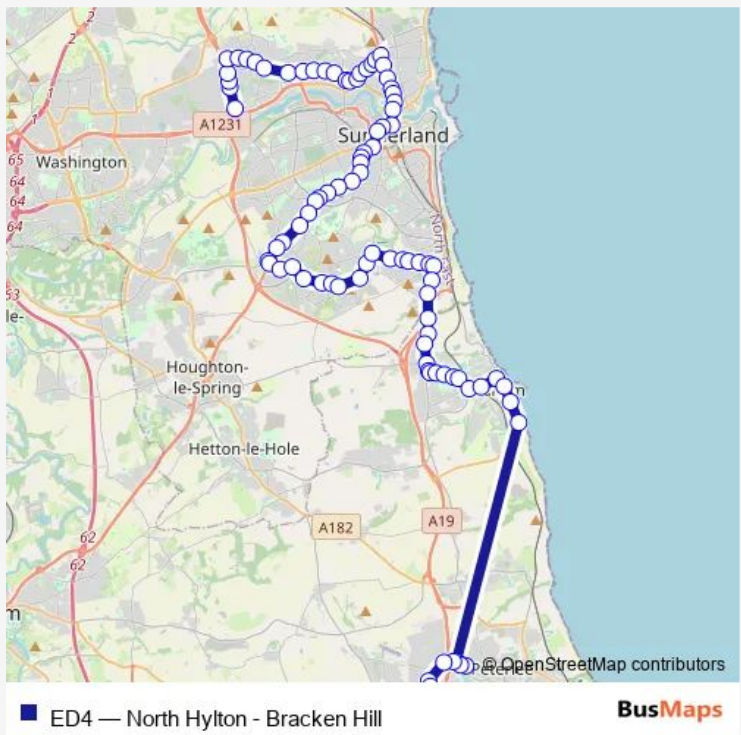

Bus ED4 North Hylton - Bracken Hill

[Go to website](#)

Direction
 Ferryboat Lane-Business Park — EDC Technical Academy
 89 stops
[Open route schedule](#)

- Ferryboat Lane-Business Park
- Ferryboat Lane
- Ferryboat Lane-Cardiff Square
- Ferryboat Lane-Caithness Road
- Washington Road-Ferryboat Lane
- Washington Road-Blackwood Road
- Washington Road-Canterbury Road
- Washington Road-Hylton Lane
- Washington Road-Craigavon Road
- Washington Road-Wear View
- North Hylton Road-Reeth Road
- North Hylton Rd-Industrial Est
- North Hylton Road-Yew Tree Avenue
- North Hylton Road-Ashwood Avenue
- Church Bank
- Sunderland Road
- Thompson Road-The Kings Road
- Thompson Road-Morgan Street
- Thompson Road-Carley Road
- Thompson Road-Grange Park Avenue
- Thompson Road-Blanchland Drive

Route schedule
 Ferryboat Lane-Business Park — EDC Technical Academy

Monday	07:12
Tuesday	07:12
Wednesday	07:12
Thursday	07:12
Friday	07:12
Saturday	—
Sunday	—

Route info
 Direction: Ferryboat Lane-Business Park
 Stops: 89
 Trip Duration: 1 hour 21 min

Newcastle Road - Grasmere Crescent

Newcastle Road-Wearmouth Hospital

Newcastle Road-Wearmouth Drive

Newcastle Road-Lochmaren Terrace

Wheatsheaf

Wheatsheaf

North Bridge Street

Sunderland City Hall

St Mary's Boulevard

St Michaels Way

Royal Courts

Burn Park Road-Durham Road

Durham Road-Riversdale Terrace

Durham Road-Fox Street

Durham Road-Dunelm South

Queen Alexandra Road - Durham Road