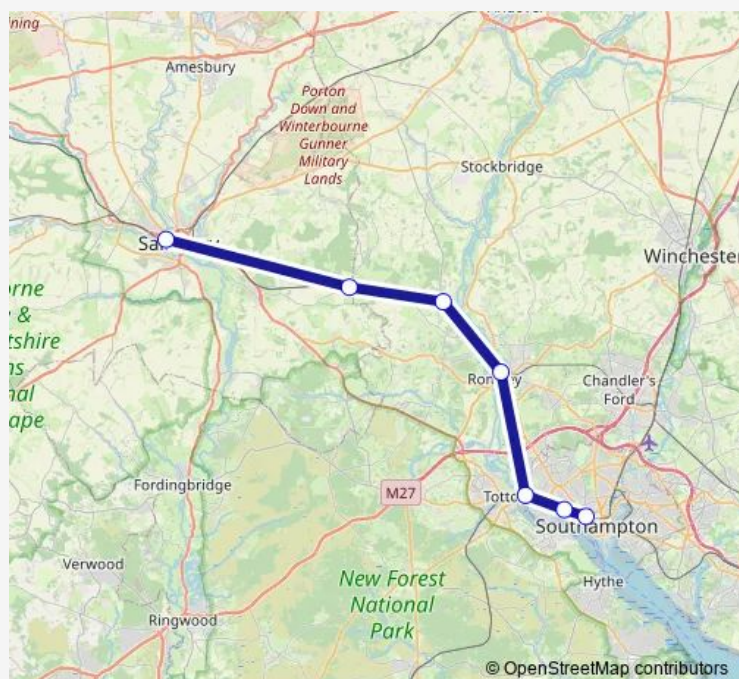

Rail Replacement Bus Service Sw:Sal->Sou SW replacement bus service from SAL to Sou

[Go to website](#)

Direction

Salisbury — Southampton Central

7 stops

[Open route schedule](#)

Salisbury

Dean

Mottisfont & Dunbridge

Romsey

Redbridge (Hants)

Millbrook (Hants)

Southampton Central

Route schedule

Salisbury — Southampton Central

Monday —

Tuesday —

Wednesday —

Thursday —

Friday —

Saturday —

Sunday

07:34-08:27

Route info

Direction: Salisbury

Stops: 7

Trip Duration: 1 hour 18 min

■ Sw:Sal->Sou — SW replacement bus service from SAL to Sou **BusMaps**

Sw:Sal->Sou Rail Replacement Bus Service time schedules and route maps are available in an offline PDF at busmaps.com. Use the busmaps.com website to see live bus times, train schedule or subway schedule, and step-by-step directions for all public transit in Southampton