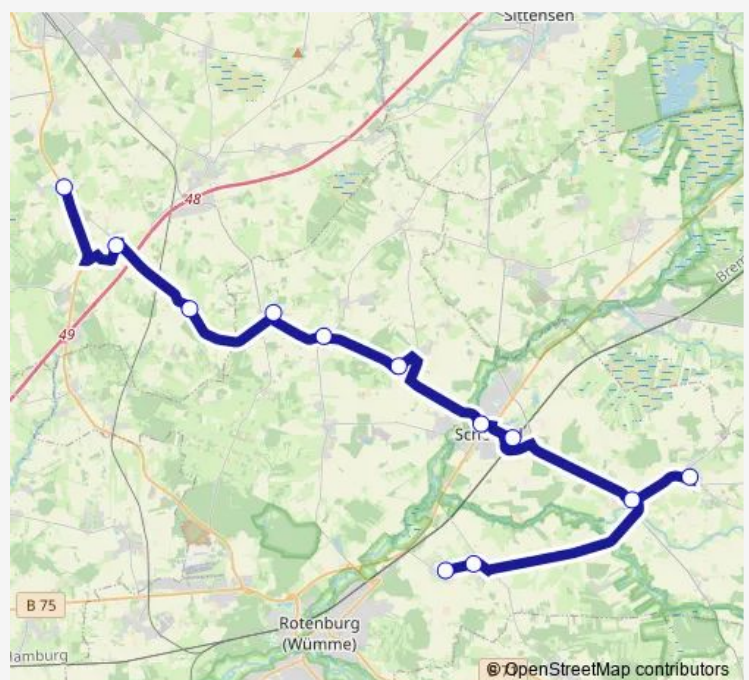

Sunday

03:30

Route info

Direction: Wehldorf(Gyhum) Gasthaus Meyer

Stops: 12

Trip Duration: 0 hour 48 min

■ N87

Direction

Wohlsdorf(Scheeßel) — Wehldorf(Gyhum) Gasthaus Meyer

12 stops

[Open route schedule](#)

Wohlsdorf(Scheeßel)

Bartelsdorf(Scheeßel)

Ostervesede Feuerwehr

Westervesede Grobrügge

Scheeßel Bahnhof

Route info

Direction: Wohlsdorf(Scheeßel)

Stops: 12

Trip Duration: 0 hour 50 min

N87 Bus time schedules and route maps are available in an offline PDF at busmaps.com. Use the busmaps.com website to see live bus times, train schedule or subway schedule, and step-by-step directions for all public transit in Rotenburg