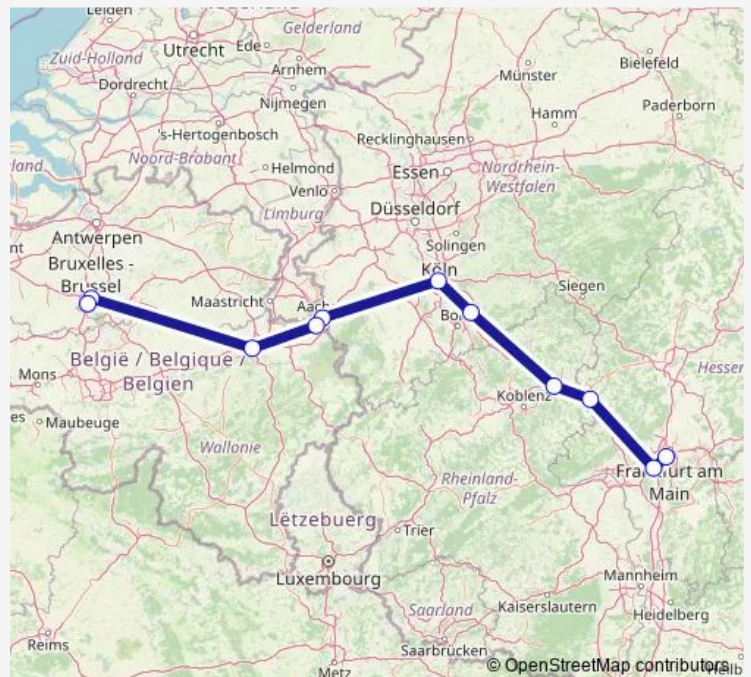

Rail ICE 214

[Go to website](#)

Direction

Frankfurt(Main)Hbf — Bruxelles Midi

11 stops

[Open route schedule](#)

Frankfurt(Main)Hbf

Frankfurt(M) Flughafen Fernbf

Limburg Süd

Montabaur

Siegburg/Bonn

Köln Hbf

Aachen Hbf

Aachen Süd(Gr)

Liège-Guillemins

Bruxelles-Nord

Saturday 07:25-08:26

Sunday 07:25-08:26

Route info

Direction: Frankfurt(Main)Hbf

Stops: 11

Trip Duration: 3 hour 41 min

ICE 214

ICE 214 Rail time schedules and route maps are available in an offline PDF at busmaps.com. Use the busmaps.com website to see live bus times, train schedule or subway schedule, and step-by-step directions for all public transit in Brussels