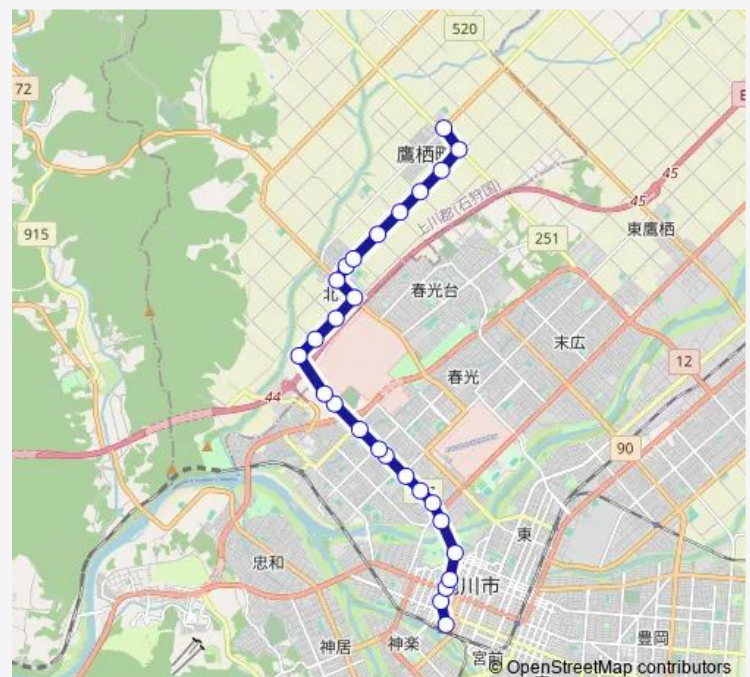

Thursday 14:55

Friday 14:55

Saturday —

Sunday —

Route info

Direction: 旭川駅前

Stops: 27

Trip Duration: 0 hour 37 min