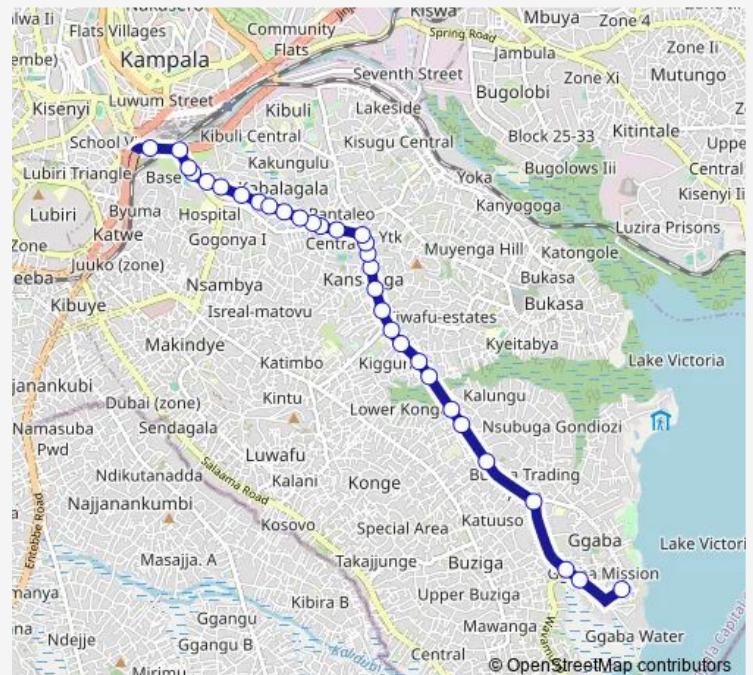

Wednesday 06:30-19:00

Thursday 06:30-19:00

Friday 06:30-19:00

Saturday 06:30-19:00

Sunday 06:30-19:00

Route info

Direction: Ggaba

Stops: 31

Trip Duration: 0 hour 46 min

KA127 — Ggaba-Usafi Taxi Park

Embassy Plaza

American Embassy - Cavendish University

Dfcu Bank (Ggaba Road)

Nsambya Police Barracks - St. Peter's Primary School

Total (Ggaba Road)

Central View Hotel - Kasasiro

Sharing Youth Centre

Kasaawe Police Post - Hared Petrol Station

Railway - Clock Tower

Gapco - Post Office (Nsambya Rd)

Direction

Usafi Taxi Park — Ggaba

34 stops

Friday 06:30-19:00

Saturday 06:30-19:00

Sunday 06:30-19:00

Route info

Direction: Usafi Taxi Park

Stops: 34

Trip Duration: 0 hour 47 min

Gospel Light