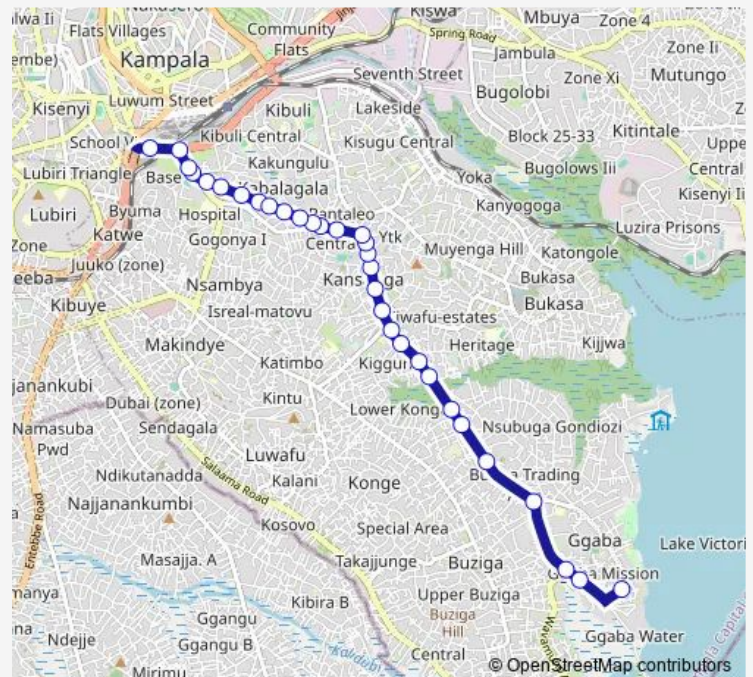

Petro Station (Ggaba Road)

### Route schedule

Ggaba — Gapco - Post Office (Nsambya Rd)

Monday 06:30-19:00

Tuesday 06:30-19:00

Wednesday 06:30-19:00

Thursday 06:30-19:00

Friday 06:30-19:00

Saturday 06:30-19:00

### Route info

Direction: Ggaba

Stops: 31

Trip Duration: 0 hour 46 min

■ Ka127 — Ggaba-Usafi Taxi Park

Embassy Plaza

American Embassy - Cavendish University

Dfcu Bank (Ggaba Road)