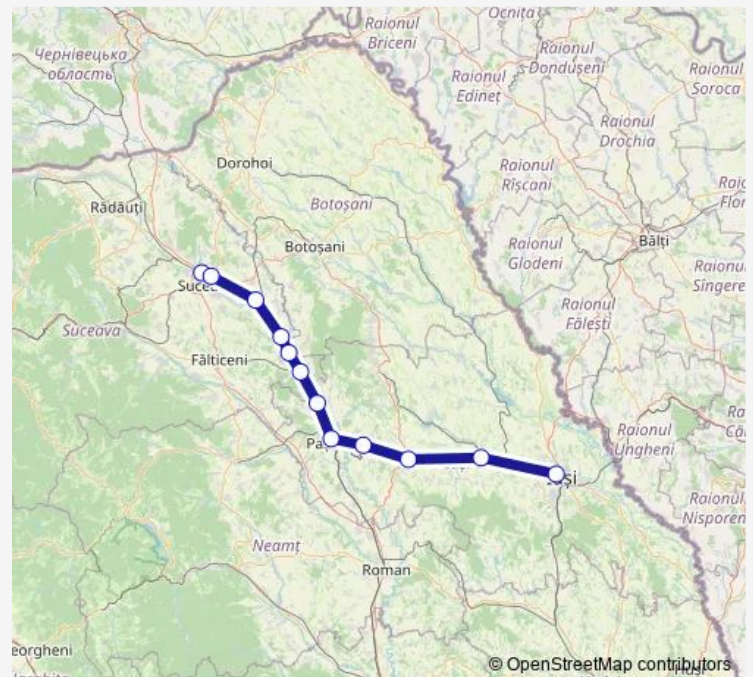

Rail R-E: Suceava Nord - Iași R-E: Suceava Nord - Suceava - Verești - Liteni Hm. - Corni h. - Dolhasca - Lespezi Hm. - Pașcani - Ruginoasa Hm. - Târgu Frumos - Podu Iloaiei - Iași

[Go to website](#)

Direction

Suceava Nord — Iași

Monday 11:30

Tuesday 11:30

Wednesday 11:30

Thursday 11:30

Friday 11:30

Saturday 11:30

Sunday 11:30

Route info

Direction: Suceava Nord

Stops: 12

Trip Duration: 2 hour 24 min

R-E: Suceava Nord - Iași — R-E: Suceava Nord - Suceava - Verești - Liteni Hm. - Corni h. - Dolhasca - ...

R-E: Suceava Nord - Iași Rail time schedules and route maps are available in an offline PDF at busmaps.com. Use the busmaps.com website to see live bus times, train schedule or subway schedule, and step-by-step directions for all public transit in Liteni