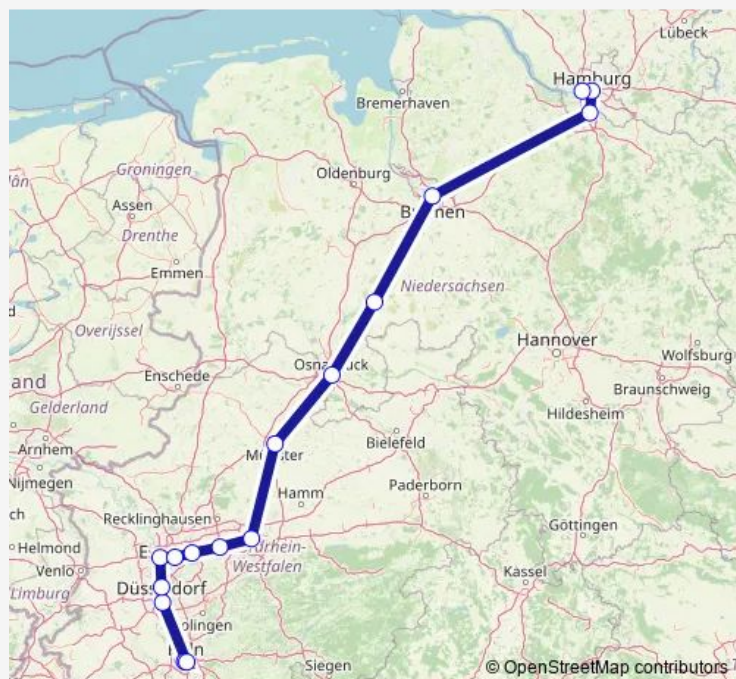

Wuppertal Hbf

Hagen Hbf

Dortmund Hbf

Münster(Westf)Hbf

Osnabrück Hbf

Diepholz

Bremen Hbf

Hamburg-Harburg

Friday 04:09

Saturday —

Sunday —

Route info

Direction: Köln Hbf

Stops: 12

Trip Duration: 4 hour 38 min

ICE 1028

BusMaps

Direction

Köln Hbf — Hamburg-Altona

16 stops

[Open route schedule](#)

Köln Hbf

Köln Messe/Deutz

Düsseldorf Hbf

Düsseldorf Flughafen

Duisburg Hbf

Mülheim(Ruhr)Hbf

Essen Hbf

Bochum Hbf

Dortmund Hbf

Münster(Westf)Hbf

Osnabrück Hbf