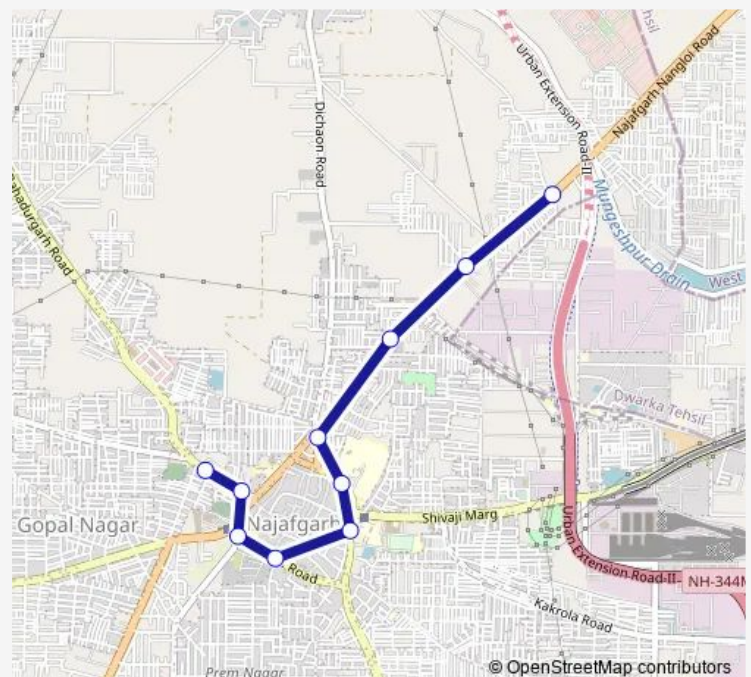

### Direction

Dichau Kalan Depot — Najafgarh Terminal

10 stops

[Open route schedule](#)

Dichau Kalan Depot

Nirmal Vihar

Udaseen Ashram

Dichau Chowk

### Route schedule

Dichau Kalan Depot — Najafgarh Terminal

Monday 06:07-22:42

Tuesday 06:07-22:42

Wednesday 06:07-22:42

Thursday 06:07-22:42

Friday 06:07-22:42

Saturday 06:07-22:42

Sunday 06:07-22:42

### Route info

Direction: Dichau Kalan Depot

Stops: 10

Trip Duration: 0 hour 14 min

708stldown

BusMaps

708stldown Bus time schedules and route maps are available in an offline PDF at [busmaps.com](https://busmaps.com). Use the [busmaps.com](https://busmaps.com) website to see live bus times, train schedule or subway schedule, and step-by-step directions for all public transit in Najafgarh