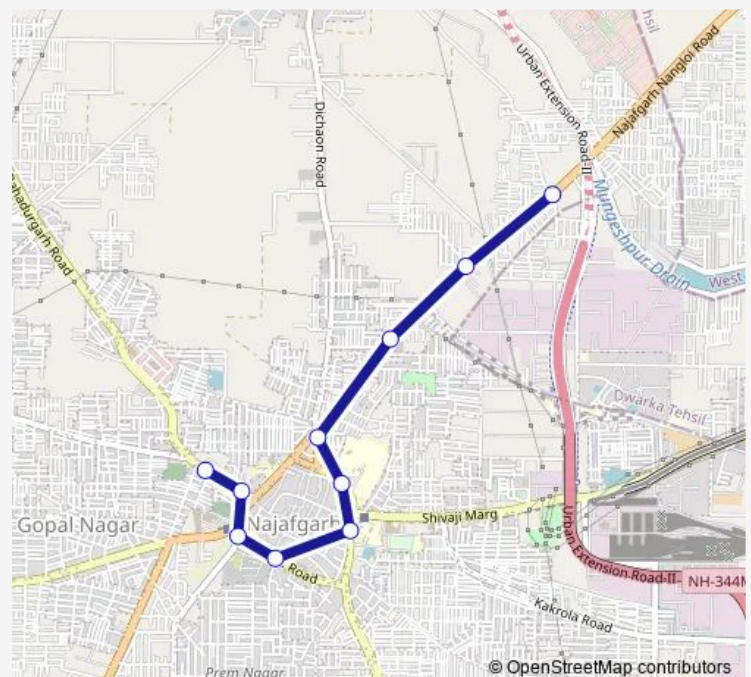

### Direction

Dichau Kalan Depot — Najafgarh Terminal

10 stops

[Open route schedule](#)

Dichau Kalan Depot

Nirmal Vihar

Udaseen Ashram

Dichau Chowk

### Route schedule

Dichau Kalan Depot — Najafgarh Terminal

Monday 06:07-22:42

Tuesday 06:07-22:42

Wednesday 06:07-22:42

Thursday 06:07-22:42

Friday 06:07-22:42

Saturday 06:07-22:42

Sunday 06:07-22:42

### Route info

Direction: Dichau Kalan Depot

Stops: 10

Trip Duration: 0 hour 14 min

708stldown

BusMaps

708stldown Bus time schedules and route maps are available in an offline PDF at [busmaps.com](https://busmaps.com). Use the [busmaps.com](https://busmaps.com) website to see live bus times, train schedule or subway schedule, and step-by-step directions for all public transit in Najafgarh