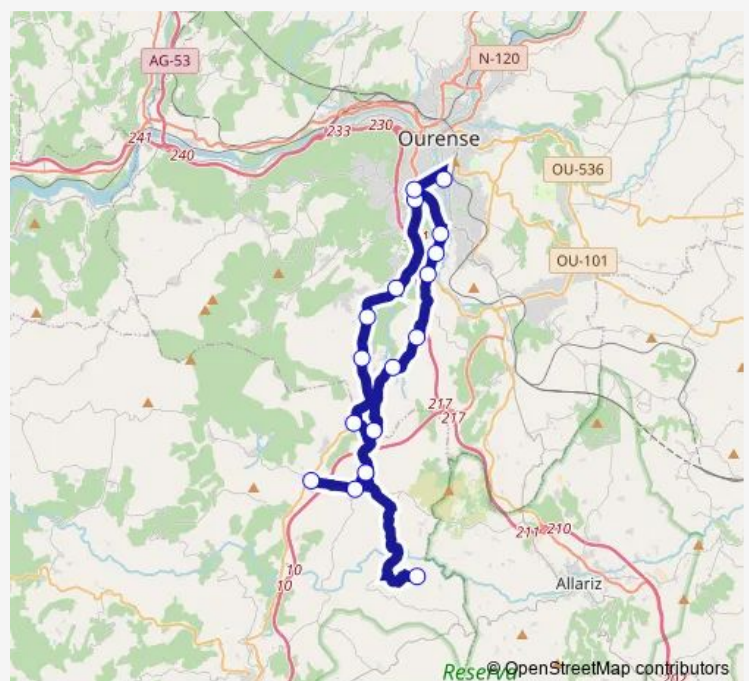

### Direction

BAR Villabus — Rotonda A Valenzá/Marcelo

17 stops

[Open route schedule](#)

BAR Villabus

O Piñeirai

Corredoira

SAN Cibrao (Fonte)

Loiro

Bentraces

Pontón

Rot. Carrefour

Rotonda A Valenzá/Marcelo

### Route schedule

BAR Villabus — Rotonda A Valenzá/Marcelo

Monday 07:20

Tuesday 07:20

Wednesday 07:20

Thursday 07:20

Friday 07:20

Saturday —

### Route info

Direction: BAR Villabus

Stops: 17

Trip Duration: 0 hour 45 min

■ XG603004 — Bar Villabus-Rotonda A Valenzá/Marcelo  
Macías nº150

XG603004 Bus time schedules and route maps are available in an offline PDF at [busmaps.com](https://busmaps.com). Use the [busmaps.com](https://busmaps.com) website to see live bus times, train schedule or subway schedule, and step-by-step directions for all public transit in Ourense