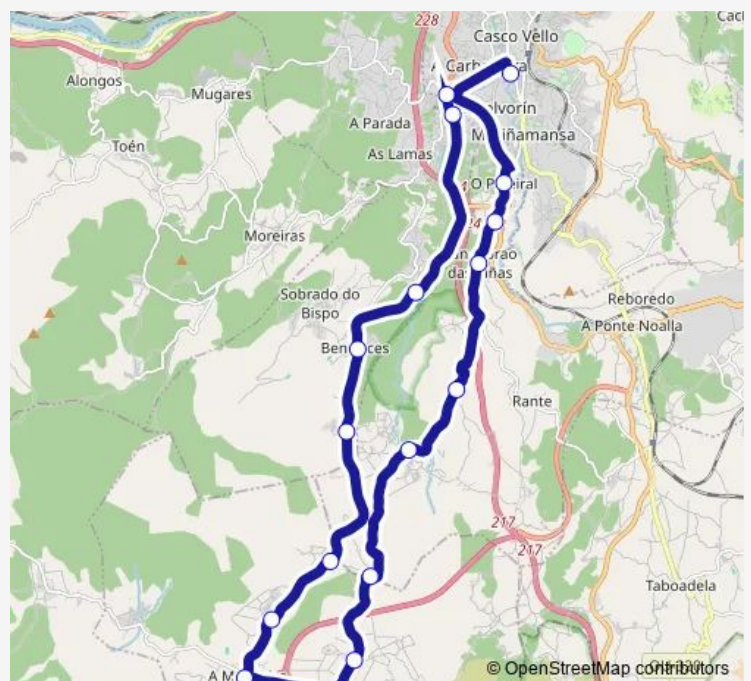

Pontón

Bentraces

Loiro

Campinas

Parderubias

A Manchica (marquesiña Ce

A Merca

Cruce Vilar

Montelongo

Soutopenedo

Vilanova

SAN Cibrao (Fonte)

Corredoira

O Piñeiral

BAR Villabus

Route schedule

Rotonda A Valenzá/Marcelo — BAR Villabus

Monday 14:05

Tuesday 14:05

Wednesday 14:05

Thursday 14:05

Friday 14:05

Saturday —

Sunday —

Route info

Direction: Rotonda A Valenzá/Marcelo

Stops: 17

Trip Duration: 0 hour 45 min

XG603004 — Bar Villabus-Rotonda A Valenzá/Marcelo Macías nº150

XG603004 Bus time schedules and route maps are available in an offline PDF at busmaps.com. Use the busmaps.com website to see live bus times, train schedule or subway schedule, and step-by-step directions for all public transit in Ourense