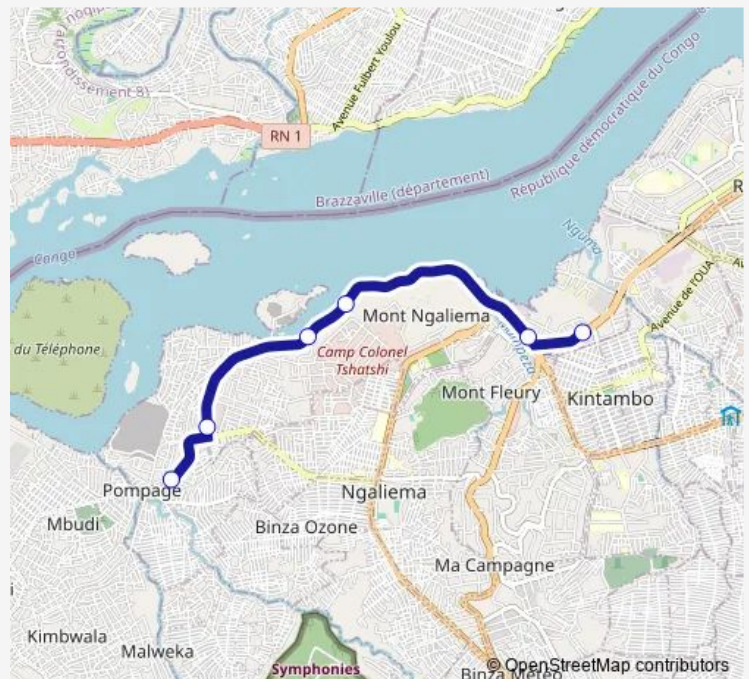

Bus Kitambo Magasin_ TO _ Pompage

[Go to website](#)

Direction

Inconnu — pompage

6 stops

[Open route schedule](#)

Inconnu

de la rive

Wednesday 06:28

Thursday 06:28

Friday 06:28

Saturday —

Sunday —

Route info

Direction: Inconnu

Stops: 6

Trip Duration: 0 hour 12 min

■ Kitambo Magasin_ TO _ Pompage

Bus time schedules and route maps are available in an offline PDF at busmaps.com. Use the busmaps.com website to see live bus times, train schedule or subway schedule, and step-by-step directions for all public transit in Kinshasa