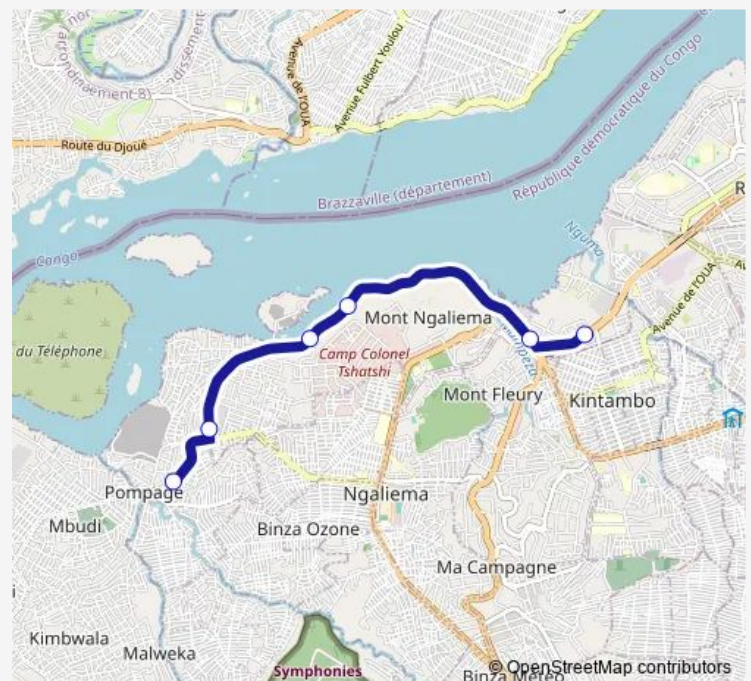

Bus Kitambo Magasin_ TO _ Pompage

[Go to website](#)

Direction

Inconnu — pompage

6 stops

[Open route schedule](#)

Inconnu

de la rive

Wednesday 06:28

Thursday 06:28

Friday 06:28

Saturday —

Sunday —

Route info

Direction: Inconnu

Stops: 6

Trip Duration: 0 hour 12 min

■ Kitambo Magasin_ TO _ Pompage

Bus time schedules and route maps are available in an offline PDF at busmaps.com. Use the busmaps.com website to see live bus times, train schedule or subway schedule, and step-by-step directions for all public transit in Kinshasa