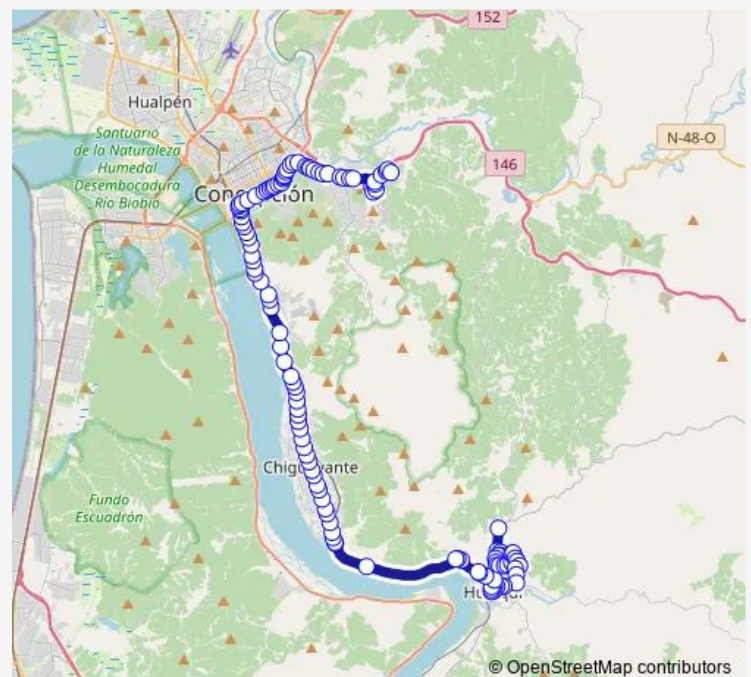

Sta María / Sur

Santa María / Norte

Río Bio Bio - Sta María

Río Bio Bio - Pje Río Gomero

Bombero Perret - Bio Bio / Norte

Bombero Perret - Pje Pablo Neruda

Tegualda - Calle1 / Poniente

Terminal De Buses Las Galaxias - Poniente

### Route schedule

Terminal 18 Buses Palomares — Calle A - Calle Dos

Monday 06:00-23:30

Tuesday 06:00-23:30

Wednesday 06:00-23:30

Thursday 06:00-23:30

Friday 06:00-23:30

Saturday 06:00-23:45

### Route info

Direction: Terminal 18 Buses Palomares

Stops: 120

Trip Duration: 1 hour 11 min

18p — Palomares

Portales - San Martín

Portales - José Miguel Carrera

Portales - Manuel Bulnes

Av. Veintiuno De Mayo - Calle A / Poniente

Calle A - Calle Dos

18p Bus time schedules and route maps are available in an offline PDF at [busmaps.com](https://busmaps.com). Use the [busmaps.com](https://busmaps.com) website to see live bus times, train schedule or subway schedule, and step-by-step directions for all public transit in Concepcion