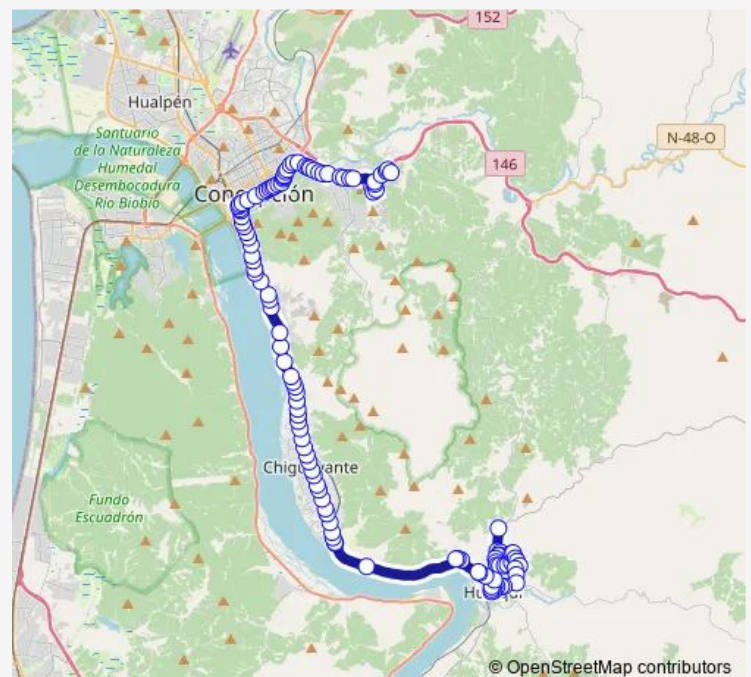

Chile - Argentina

Chile - Gabriela Mistral

Sta María / Sur

Santa María / Norte

Río Bio Bio - Sta María

Río Bio Bio - Pje Río Gomero

Bombero Perret - Bio Bio / Norte

Bombero Perret - Pje Pablo Neruda

Thursday 06:00-23:30

Friday 06:00-23:30

Saturday 06:00-23:45

Sunday 06:00-23:45

Route info

Direction: Terminal 18 Buses Palomares

Stops: 120

Trip Duration: 1 hour 11 min

San Martín - Orompello

San Martín - Ongolmo

San Martín - Paicaví

San Martín - Janequeo

Hospital Regional De Concepción - San Martín

San Martín - Roosevelt

Roosevelt - Valentín Letelier

Univ Del Desarrollo - Roosevelt

Av. Veintiuno De Mayo - Los Copihues / Oriente

Av. Veintiuno De Mayo - Calle A / Poniente

Calle A - Calle Dos

18P Bus time schedules and route maps are available in an offline PDF at busmaps.com. Use the busmaps.com website to see live bus times, train schedule or subway schedule, and step-by-step directions for all public transit in Concepcion