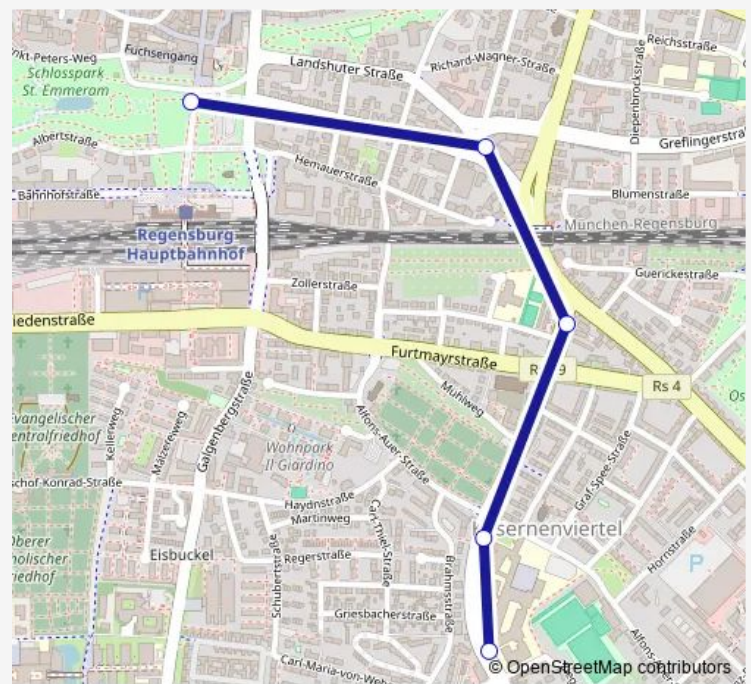

Direction

Brahmsstraße — Regensburg Hbf

5 stops

[Open route schedule](#)

Brahmsstraße

Alfons-Auer-Straße

Hermann-Geib-Straße

Stobäusplatz

Regensburg Hbf

Route schedule

Brahmsstraße — Regensburg Hbf

| | |
|-----------|-------|
| Monday | 13:04 |
| Tuesday | 13:04 |
| Wednesday | 13:04 |
| Thursday | 13:04 |
| Friday | 13:04 |
| Saturday | — |
| Sunday | — |

Route info

Direction: Brahmsstraße

Stops: 5

Trip Duration: 0 hour 7 min

20 Rail time schedules and route maps are available in an offline PDF at busmaps.com. Use the busmaps.com website to see live bus times, train schedule or subway schedule, and step-by-step directions for all public transit in Regensburg