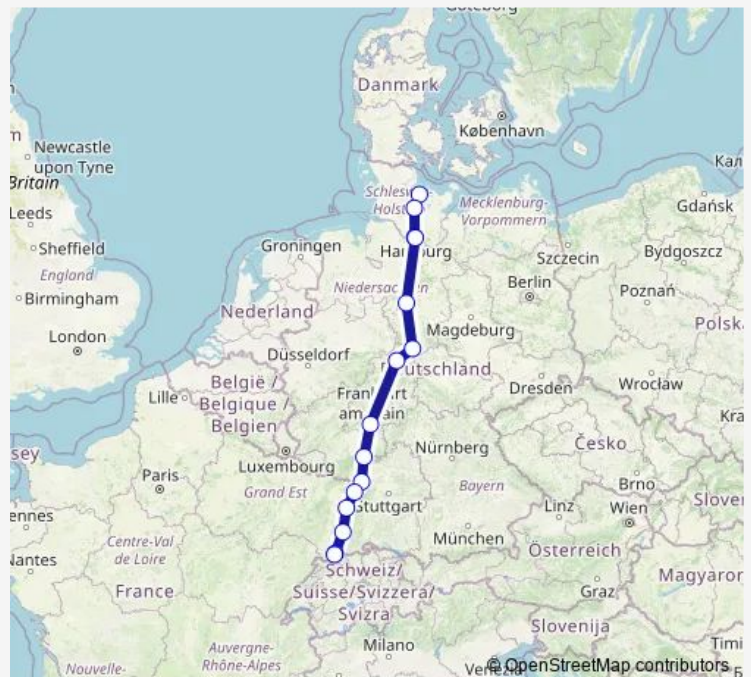

Freiburg Hauptbahnhof

Offenburg Bahnhof

Baden-Baden

Karlsruhe Hauptbahnhof

Mannheim, Hauptbahnhof

Frankfurt (Main) Hauptbahnhof

Kassel Bahnhof Wilhelmshöhe

Göttingen

Hannover Hauptbahnhof

Hamburg Hbf

Hamburg Dammtor

Hamburg-Altona

Route schedule

Basel Sbb — Hamburg-Altona

Monday	17:07
Tuesday	17:07
Wednesday	17:07
Thursday	17:07
Friday	17:07
Saturday	—
Sunday	17:07

Route info

Direction: Basel Sbb

Stops: 14

Trip Duration: 7 hour 18 min

Direction

Basel Sbb — Hamburg Hbf

12 stops

[Open route schedule](#)

Basel Sbb