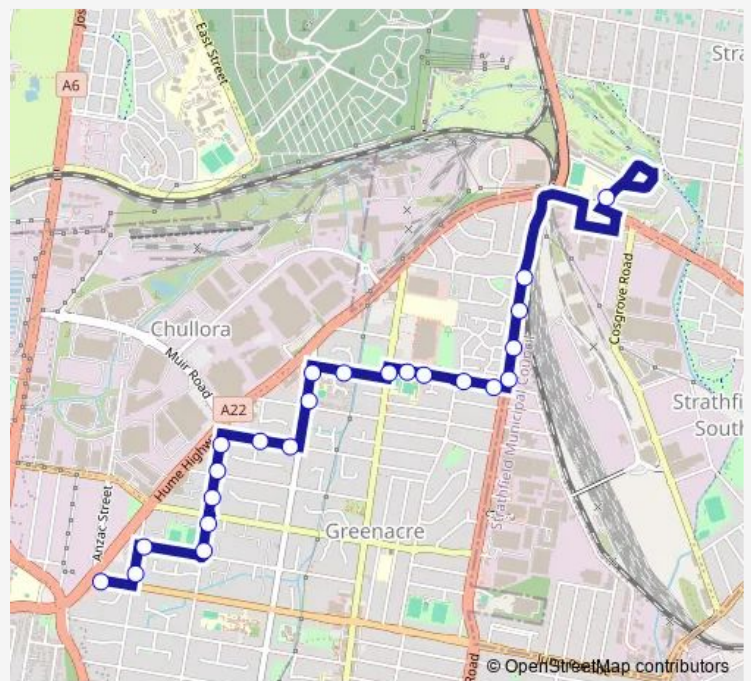

School Bus S586 Strathfield South HS to Mobil Service Station Boronia Rd, Greenacre

[Go to website](#)

Direction

Strathfield South High School, Hedges Av — Boronia Rd Before Liverpool Rd

23 stops

[Open route schedule](#)

Hillcrest Av At Northcote Rd

Hillcrest Av Before Rawson Rd

Hillcrest Av Opp Gosling Park

Hillcrest Av At Chiswick Rd

Route schedule

Strathfield South High School, Hedges Av — Boronia Rd Before Liverpool Rd

Monday	15:15
Tuesday	15:15
Wednesday	—
Thursday	15:15
Friday	15:15
Saturday	—
Sunday	—

Route info

Direction: Strathfield South High School, Hedges Av

Stops: 23

Trip Duration: 0 hour 15 min

S586 — Strathfield South HS to Mobil Service Station Boronia Rd, Greenacre

Chiswick Rd At Highview Av

Highview Av Before Boronia Rd

Boronia Rd Before Liverpool Rd

S586 School Bus time schedules and route maps are available in an offline PDF at busmaps.com. Use the busmaps.com website to see live bus times, train schedule or subway schedule, and step-by-step directions for all public transit in Sydney