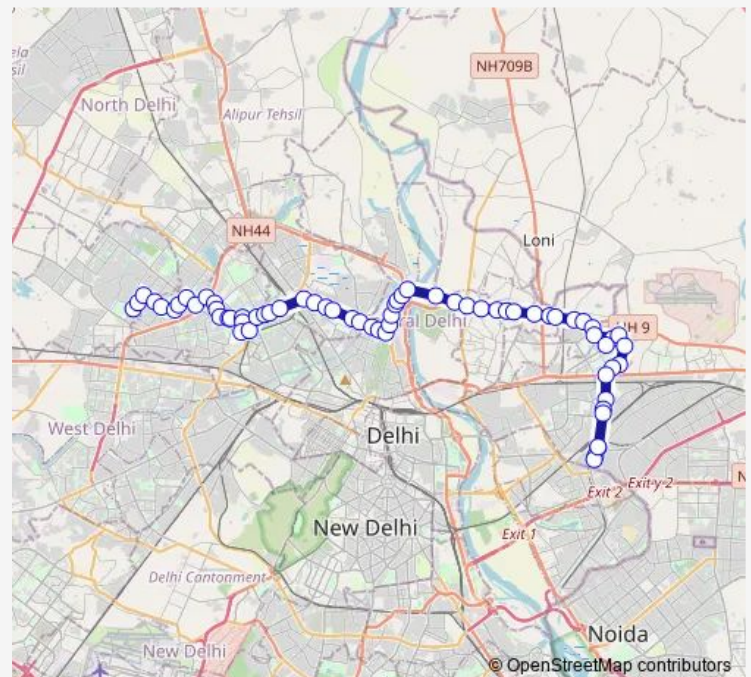

Pittampura AP-Block

Pitam Pura KD Block

DAV School

Route schedule

Avantika Sec 1 — Anand Vihar Isbt Terminal

Monday 08:10-20:40

Tuesday 08:10-20:40

Wednesday 08:10-20:40

Thursday 08:10-20:40

Friday 08:10-20:40

Saturday 08:10-20:40

Sunday 08:10-20:40

Route info

Direction: Avantika Sec 1

Stops: 75

Trip Duration: 2 hour 20 min

■ 971down

BusMaps

TV Tower (Power House)

Guru Govind Singh College

Netaji Subhash Palace (Wazirpur Depot) Road No 41

Netaji Subash Place/Wazirpur Depot

Prem Bari Pull

Richi Rich