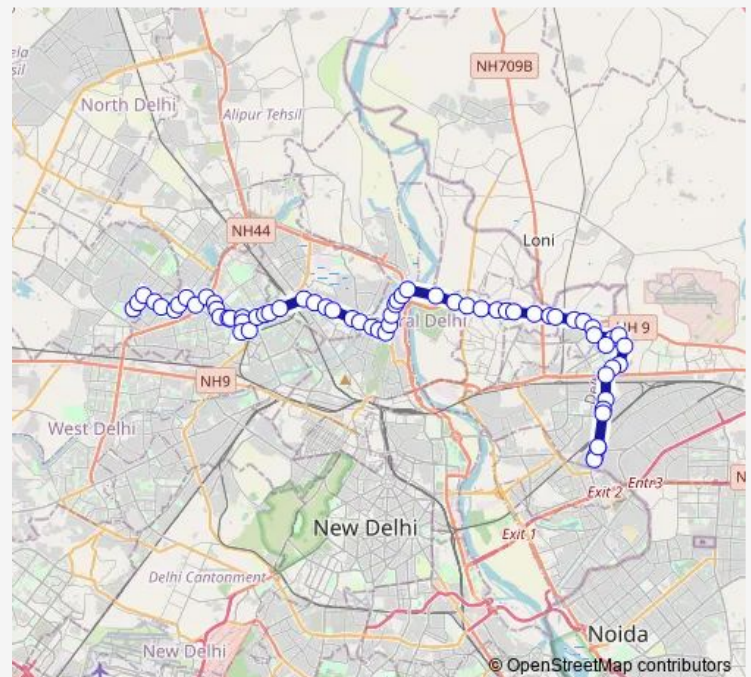

Thursday 08:10-20:40

Friday 08:10-20:40

Saturday 08:10-20:40

Sunday 08:10-20:40

Route info

Direction: Avantika Sec 1

Stops: 75

Trip Duration: 2 hour 20 min