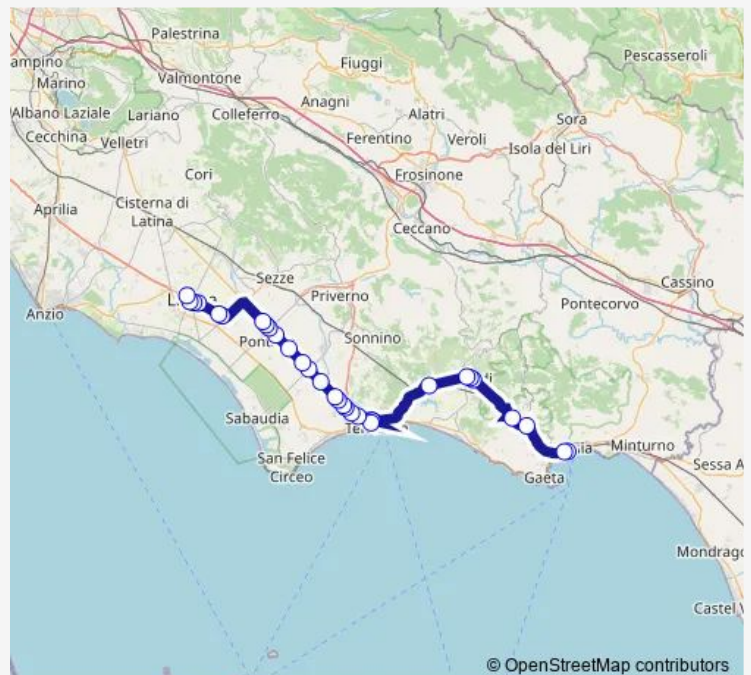

Saturday —

Sunday —

Route info

Direction: FORMIA | Porto # f99992

Stops: 31

Trip Duration: 1 hour 55 min

Formia - Latina # Mt410a

Pontinia | Via Appia Via Migliara 48 # f2773