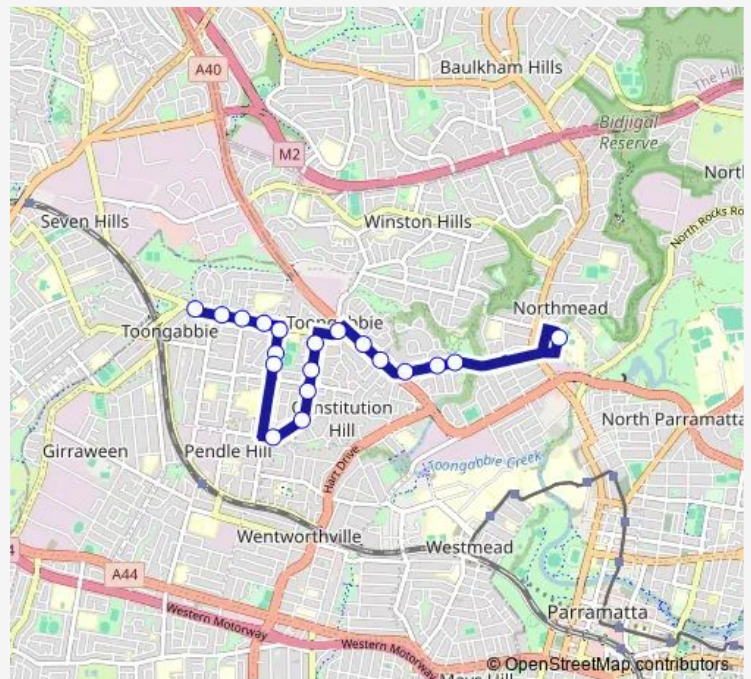

School Bus 2050 Fitzwilliam Rd opp Lamonerie St to Northmead Hs

[Go to website](#)

**Direction**

Fitzwilliam Rd Opp Lamonerie St — Northmead High School, Fletcher St

19 stops

[Open route schedule](#)

- Fitzwilliam Rd Opp Lamonerie St
- Fitzwilliam Rd Opp Willmot Av
- Fitzwilliam Rd Opp Bungaree Rd
- Fitzwilliam Rd After Rausch St
- Toongabbie Public School, Binalong Rd
- Binalong Park, Binalong Rd
- Binalong Rd Before Merryl Av
- Burrabogee Rd Opp Mayflower Village
- Bogalara Rd Opp Boonah St
- Bogalara Rd Opp Tabooba St
- Bogalara Rd After Bulli Rd
- Bogalara Rd At Nada St
- Fitzwilliam Rd At Greenleaf St
- Old Windsor Rd At Faulkner St
- Old Windsor Rd Before Hammers Rd
- Hammers Rd Opp Sherwood St
- Hammers Rd Opp Harrison St
- Hammers Rd Opp Hood Lane
- Northmead High School, Fletcher St

Route schedule

Fitzwilliam Rd Opp Lamonerie St — Northmead High School, Fletcher St

Monday	07:06
Tuesday	07:06
Wednesday	07:06
Thursday	07:06
Friday	07:06
Saturday	—
Sunday	—

Route info

Direction: Fitzwilliam Rd Opp Lamonerie St

Stops: 19

Trip Duration: 0 hour 21 min

2050 School Bus time schedules and route maps are available in an offline PDF at [busmaps.com](https://busmaps.com). Use the [busmaps.com](https://busmaps.com) website to see live bus times, train schedule or subway schedule, and step-by-step directions for all public transit in Parramatta