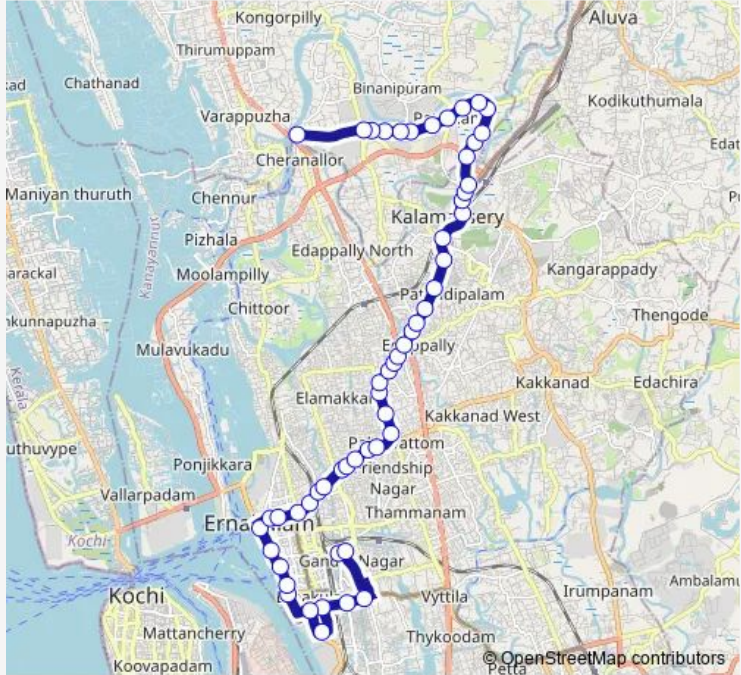

[Go to website](#)

Direction
 Gandhi Nagar — Eloor Ferry
 55 stops
[Open route schedule](#)

- Ghandhi Nagar
- Ghandhi Nagar Junction
- Kadavanthra
- Manorama Junction
- Valanjambalam
- Ravipuram
- Pallimukk
- Gandhi Square
- Subash Park
- Children's Park
- Menaka
- High Court Junction
- Saritha
- St Alberts
- Kacheripadi
- North Railway Station
- Town Hall
- Manapattyparambu
- Model Technical School
- Mathrubhoomi
- Deshabhimani

Route schedule
 Gandhi Nagar — Eloor Ferry

Monday	06:00
Tuesday	06:00
Wednesday	06:00
Thursday	06:00
Friday	06:00
Saturday	06:00
Sunday	06:00

Route info
 Direction: Gandhi Nagar
 Stops: 55
 Trip Duration: 1 hour 15 min