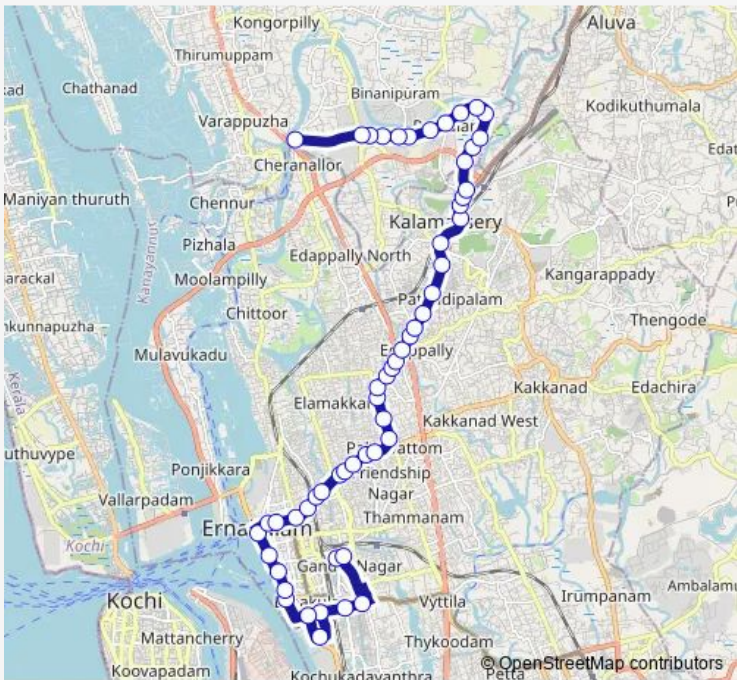

Bus Eloor ferry ↔ Gandhinagar

[Go to website](#)

Direction
 Gandhi Nagar — Eloor Ferry
 55 stops
[Open route schedule](#)

- Ghandhi Nagar
- Ghandhi Nagar Junction
- Kadavanthra
- Manorama Junction
- Valanjambalam
- Ravipuram
- Pallimukk
- Gandhi Square
- Subash Park
- Children's Park
- Menaka
- High Court Junction
- Saritha
- St Alberts
- Kacheripadi
- North Railway Station
- Town Hall
- Manapattyparambu
- Model Technical School
- Mathrubhoomi
- Deshabhimani

Route info
 Direction: Gandhi Nagar
 Stops: 55
 Trip Duration: 1 hour 15 min

■ Eloor ferry ↔ Gandhinagar BusMaps

Kaloor Stadium

Janatha

Palarivattam

Mamangalam

Govt High School

Changampuzha Park

Bus time schedules and route maps are available in an offline PDF at busmaps.com. Use the busmaps.com website to see live bus times, train schedule or subway schedule, and step-by-step directions for all public transit in Kanayannur