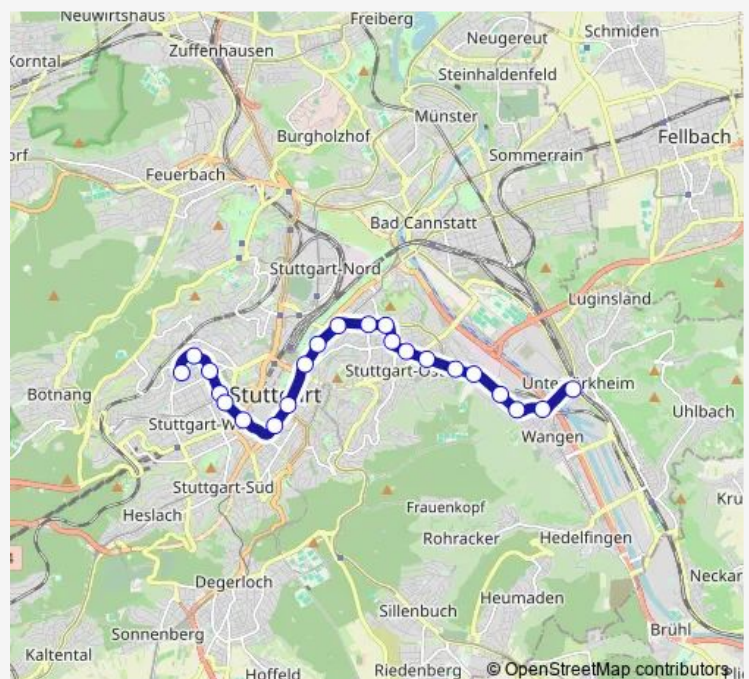

Wasenstraße Gleis 2

### Route schedule

Hölderlinplatz — Untertürkheim Bf Gleis 12

Monday	04:11-00:42 <sup>+1</sup>
Tuesday	04:11-00:42 <sup>+1</sup>
Wednesday	04:11-00:42 <sup>+1</sup>
Thursday	04:11-00:42 <sup>+1</sup>
Friday	04:11-00:42 <sup>+1</sup>
Saturday	04:32-00:42 <sup>+1</sup>
Sunday	04:32-00:42 <sup>+1</sup>

### Route info

Direction: Hölderlinplatz

Stops: 22

Trip Duration: 0 hour 27 min

■ U4 — Untertürkheim - Charlottenplatz - Hölderlinplatz