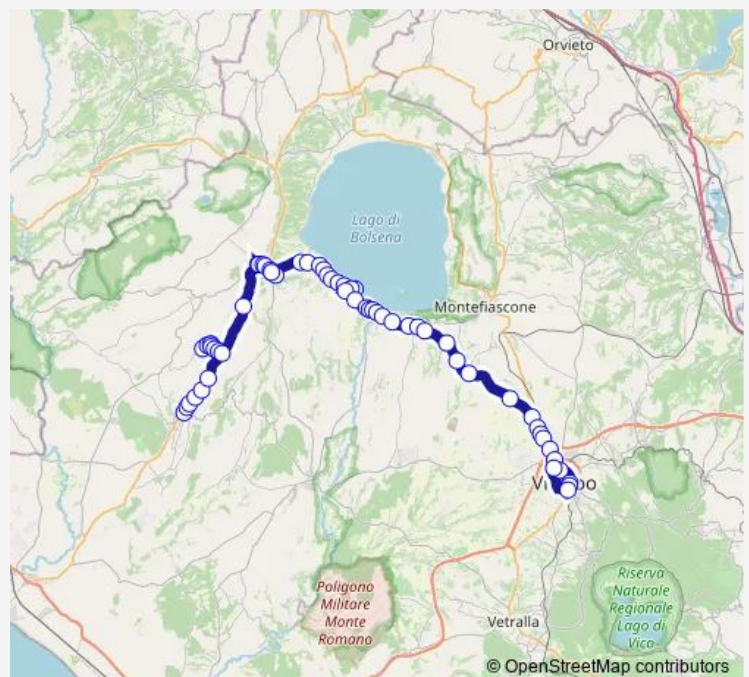

### Route schedule

Canino | Piazza Bonaparte # f00007 — Viterbo | Riello # f641

Monday 06:50

Tuesday 06:50

Wednesday 06:50

Thursday 06:50

Friday 06:50

Saturday 06:55

### Route info

Direction: Canino | Piazza Bonaparte # f00007

Stops: 63

Trip Duration: 1 hour 20 min

Canino - Viterbo # Va61a

Valentano | Via Ritiro (Deposito) # f395

Valentano | Via Ritiro Via Verentana # f522