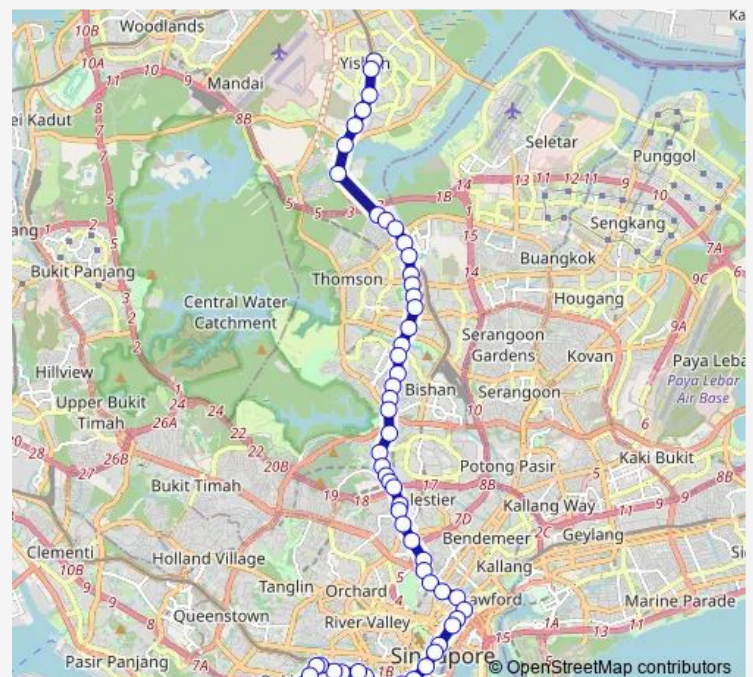

Thursday 05:40

Friday 05:40

Saturday 05:40

Sunday 05:40

Route info

Direction: Bt Merah Int

Stops: 52

Trip Duration: 1 hour 32 min

851

BusMaps

Opp Novena Ch

Novena Lodge

Thomson Med Ctr

Opp Tan Tong Meng Twr

Old Police Academy

S'pore Polo Club