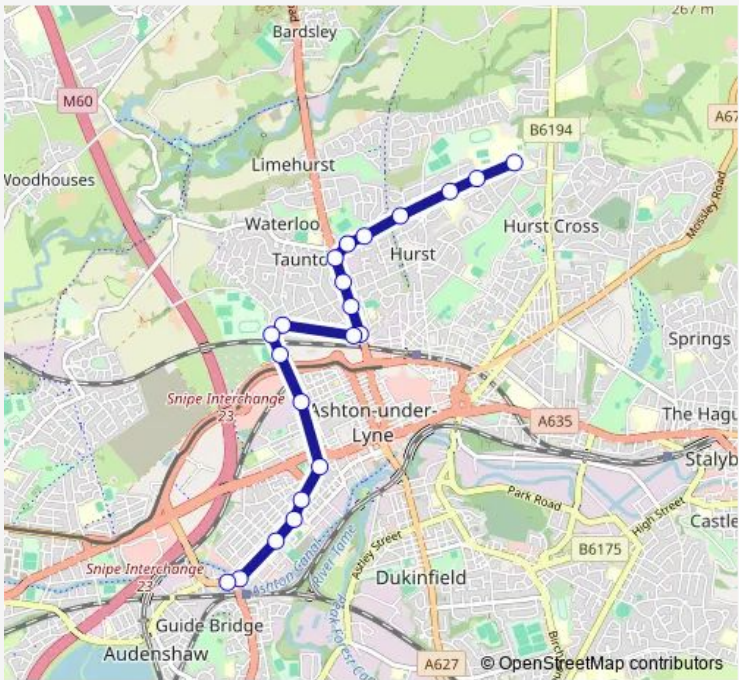

Bus 851 Great Academy Ashton - Guide Bridge

[Go to website](#)

Direction
 Guide Bridge — Great Academy Ashton
 19 stops
[Open route schedule](#)

- Guide Bridge
- Guide Bridge
- Oxford Park Sports Centre
- Trafalgar Square
- Grosvenor Street
- Chester Square
- Kenyon Street
- Ashton West Metrolink Stop
- Windermere Crescent
- Ullswater Avenue
- Oldham Road
- Christ Church
- Atlas Street
- Oldham Road
- Vicarage Road
- Wood Lane
- Laburnum Avenue
- Coronation Road
- Great Academy Ashton

Route schedule
 Guide Bridge — Great Academy Ashton

Monday	07:27
Tuesday	07:27
Wednesday	07:27
Thursday	07:27
Friday	07:27
Saturday	—
Sunday	—

Route info
 Direction: Guide Bridge
 Stops: 19
 Trip Duration: 0 hour 23 min

■ 851 — Great Academy Ashton - Guide Bridge **BusMaps**

Direction

Great Academy Ashton — Guide Bridge

20 stops

[Open route schedule](#)

Great Academy Ashton

Coronation Road

Laburnum Avenue

Gambrel Bank Road

Vicarage Road

Oldham Road

Wilshaw Lane

Atlas Street

Bradbury Street

Taunton Road

Oldham Road