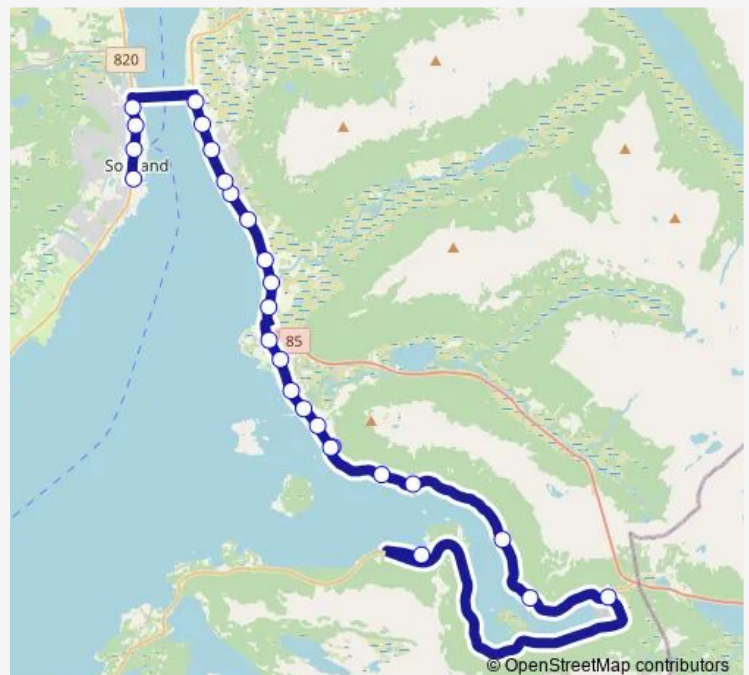

Lundgård

Sigerfjord

Route schedule

Steiro — Sigerfjord

Monday	07:45
Tuesday	07:45
Wednesday	07:45
Thursday	07:45
Friday	07:45
Saturday	—
Sunday	—

Route info

Direction: Steiro

Stops: 20

Trip Duration: 0 hour 25 min

851 — Sortland-Sigerfjord

Direction

Maurnes skole — Sigerfjord skole

18 stops

[Open route schedule](#)

Maurnes skole

Bru Strand