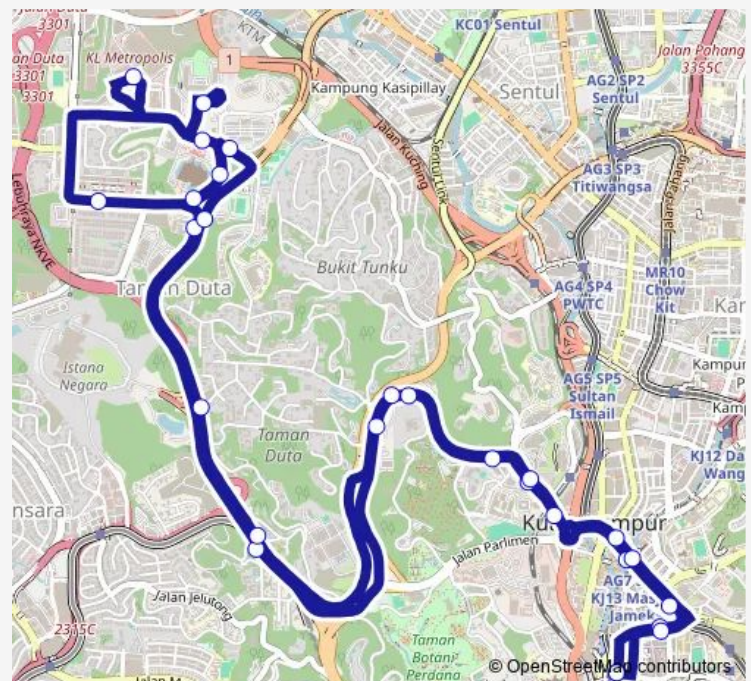

KI1487 Duta Vista

Route schedule

KI1821 Pasar Seni (Platform A1 - A2) — KI1821 Pasar Seni (Platform A1 - A2)

Monday 06:30-18:00

Tuesday 06:30-18:00

Wednesday 06:30-18:00

Thursday 06:30-18:00

Friday 06:30-18:00

Saturday —

Sunday —

Route info

Direction: KI1821 Pasar Seni (Platform A1 - A2)

Stops: 27

Trip Duration: 1 hour 0 min

851 — Hab Pasar Seni ~ Kompleks Mahkamah Jalan Duta

KI1057 Jabatan Perhutanan

KI1059 JKR Malaysia (Opp)

KI106 Menara UAB/Cimb

KI107 LRT Masjid Jamek

KI108 Kota Raya

KI1821 Pasar Seni (Platform A1 - A2)

851 Bus time schedules and route maps are available in an offline PDF at busmaps.com. Use the busmaps.com website to see live bus times, train schedule or subway schedule, and step-by-step directions for all public transit in Kuala Lumpur