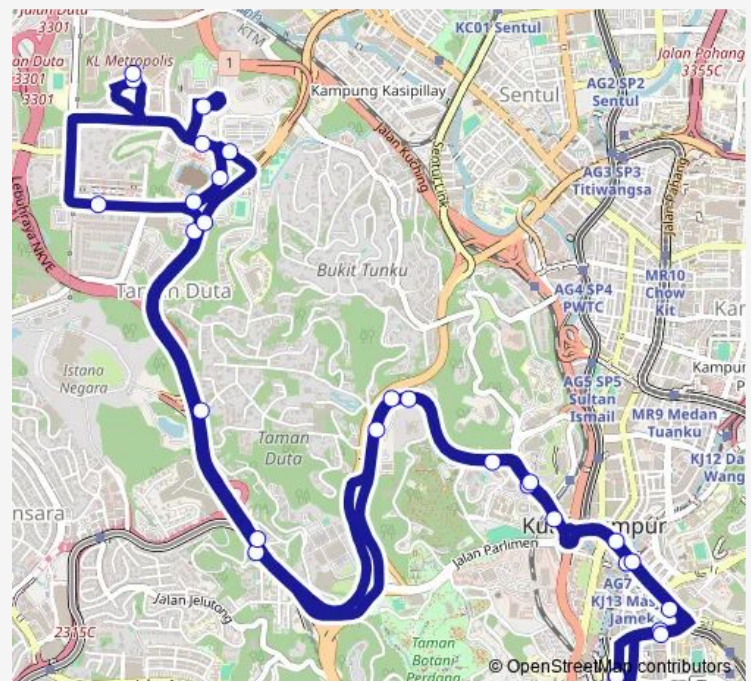

KI1487 Duta Vista

Route schedule

KI1821 Pasar Seni (Platform A1 - A2) — KI1821 Pasar Seni (Platform A1 - A2)

Monday 06:30-18:00

Tuesday 06:30-18:00

Wednesday 06:30-18:00

Thursday 06:30-18:00

Friday 06:30-18:00

Saturday —

Sunday —

Route info

Direction: KI1821 Pasar Seni (Platform A1 - A2)

Stops: 27

Trip Duration: 1 hour 0 min

851 — Hab Pasar Seni ~ Kompleks Mahkamah Jalan Duta

KI1057 Jabatan Perhutanan

KI1059 JKR Malaysia (Opp)

KI106 Menara UAB/Cimb

KI107 LRT Masjid Jamek

KI108 Kota Raya

KI1821 Pasar Seni (Platform A1 - A2)

851 Bus time schedules and route maps are available in an offline PDF at busmaps.com. Use the busmaps.com website to see live bus times, train schedule or subway schedule, and step-by-step directions for all public transit in Kuala Lumpur