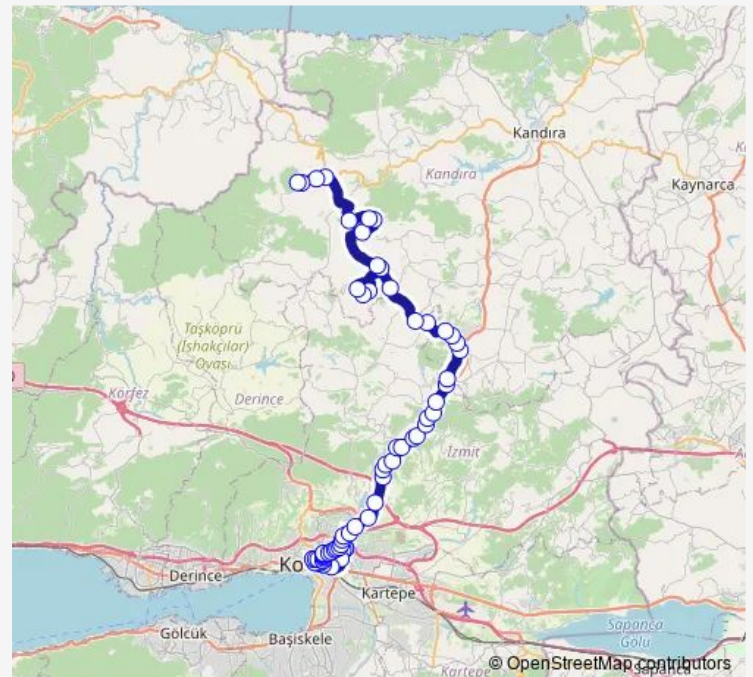

Cezaevi 3

Route schedule

AKÇAOVA 5 — DOĞU TERMİNALİ DEPOLAMA ALANI

Monday 07:15-19:30

Tuesday 07:15-19:30

Wednesday 07:15-19:30

Thursday 07:15-19:30

Friday 07:15-19:30

Saturday 07:15-19:30

Sunday 09:00-19:30

Route info

Direction: AKÇAOVA 5

Stops: 72

Trip Duration: 1 hour 26 min

■ 851 — Akçaova-İzmit

BusMaps

Sunday 08:30-18:00

Route info

Direction: Doğu Terminali Depolama Alanı 1

Stops: 64

Trip Duration: 1 hour 23 min

Tavşantepe Sapak

Yeşilova Sapađı

ALİ FUAT CEBESÖY KYK