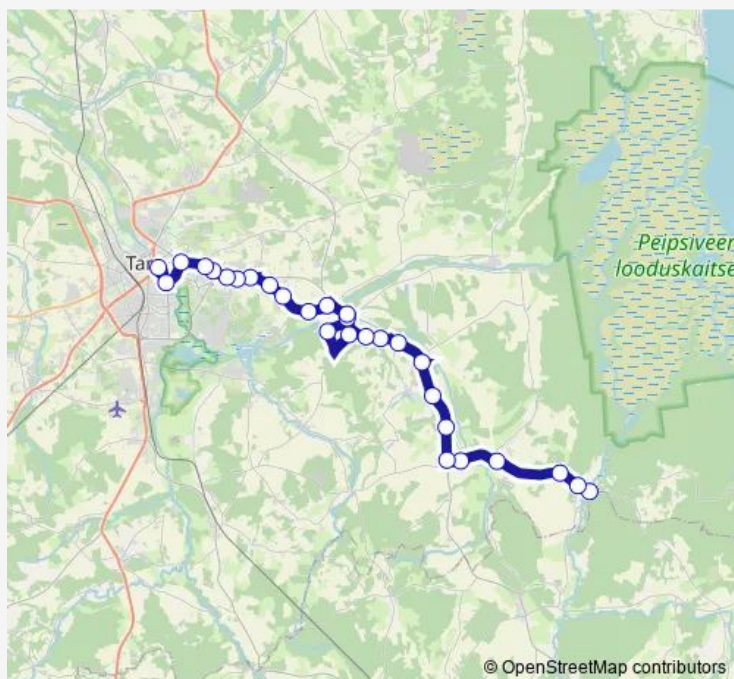

Põvvatu

Route schedule

Lääniste — Tartu bussijaam

| | |
|-----------|-------|
| Monday | 10:05 |
| Tuesday | 10:05 |
| Wednesday | 10:05 |
| Thursday | 10:05 |
| Friday | 10:05 |
| Saturday | 10:05 |
| Sunday | 10:05 |

Route info

Direction: Lääniste

Stops: 28

Trip Duration: 0 hour 45 min

Jalaka

Lohkva

Aiandi tee

Annemõisa