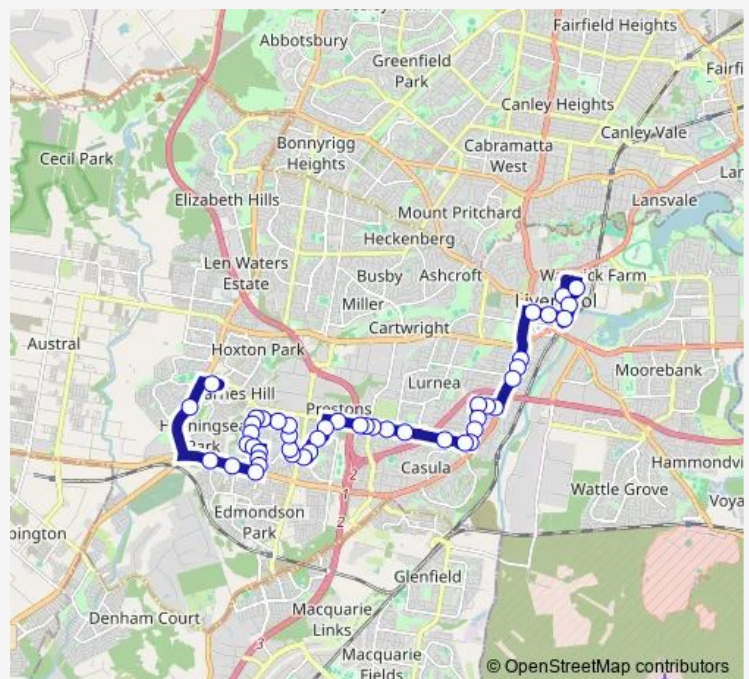

### Route schedule

Liverpool Station, Stand D — Braidwood Dr At Corfield Rd

Monday 15:00

Tuesday 15:00

Wednesday 15:00

Thursday 15:00

Friday 15:00

Saturday —

### Route info

Direction: Liverpool Station, Stand D

Stops: 28

Trip Duration: 0 hour 31 min

851 — Liverpool to Carnes Hill Marketplace via Cowpasture Rd

Dalmeny Dr At Manildra St

Dalmeny Dr After Venezia St