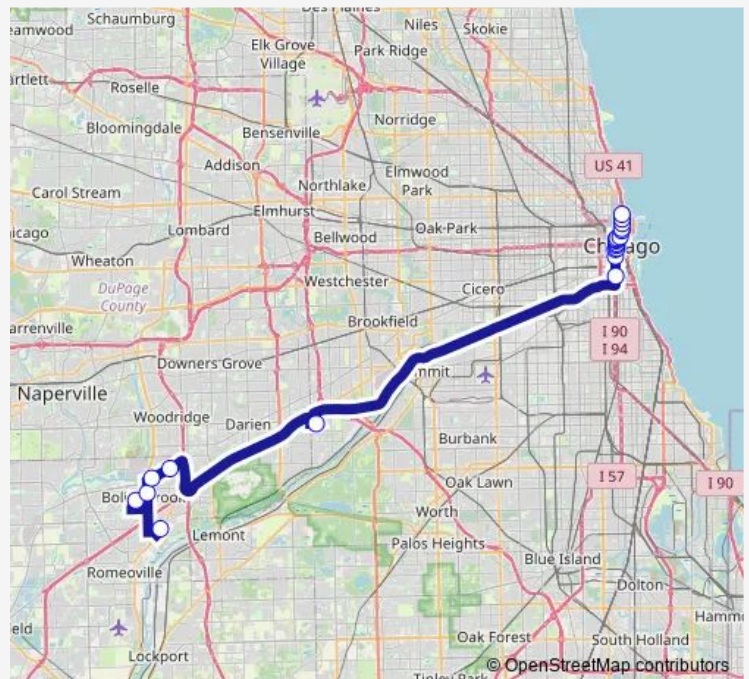

Dearborn St & Polk St (Drop Off Only)

Dearborn St & Harrison St (Drop Off Only)

Dearborn St & Ida B. Wells Dr (Drop Off Only)

Dearborn St & Jackson Blvd (Drop Off Only)

Dearborn St & Adams St (Drop Off Only)

Monroe between Dearborn/State (Drop Off Only)

Monroe St & Wabash Ave (Drop Off Only)

Michigan Ave & Randolph St (Drop Off Only)

Michigan Ave & South Water St (Drop Off Only)

Michigan Ave & Tribune Tower (Drop Off Only)

Michigan Ave & Ontario St (Drop Off Only)

Michigan Ave & Superior St

Route schedule

White Fence Farm — Michigan Ave & Superior St

Monday 05:00-07:00

Tuesday 05:00-07:00

Wednesday 05:00-07:00

Thursday 05:00-07:00

Friday 05:00-07:00

Saturday —

Sunday —

Route info

Direction: White Fence Farm

Stops: 21

Trip Duration: 1 hour 38 min

851 — South Bolingbrook – East Loop Express