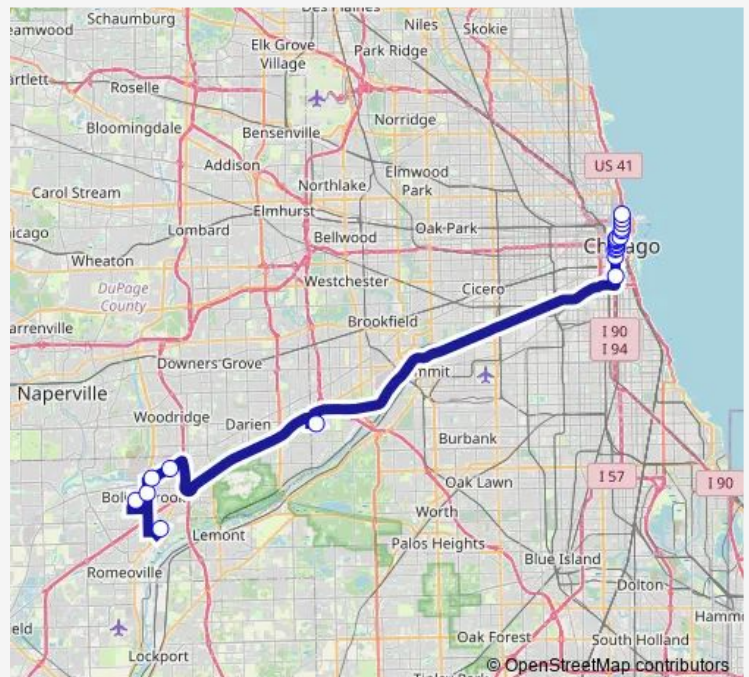

Dearborn St & Polk St (Drop Off Only)

Dearborn St & Harrison St (Drop Off Only)

Dearborn St & Ida B. Wells Dr (Drop Off Only)

Dearborn St & Jackson Blvd (Drop Off Only)

Dearborn St & Adams St (Drop Off Only)

Monroe between Dearborn/State (Drop Off Only)

Monroe St & Wabash Ave (Drop Off Only)

Michigan Ave & Randolph St (Drop Off Only)

Michigan Ave & South Water St (Drop Off Only)

Michigan Ave & Tribune Tower (Drop Off Only)

Michigan Ave & Ontario St (Drop Off Only)

Michigan Ave & Superior St

**Route schedule**

White Fence Farm — Michigan Ave & Superior St

Monday 05:00-07:00

Tuesday 05:00-07:00

Wednesday 05:00-07:00

Thursday 05:00-07:00

Friday 05:00-07:00

Saturday —

Sunday —

**Route info**

Direction: White Fence Farm

Stops: 21

Trip Duration: 1 hour 22 min

851 — South Bolingbrook – East Loop Express