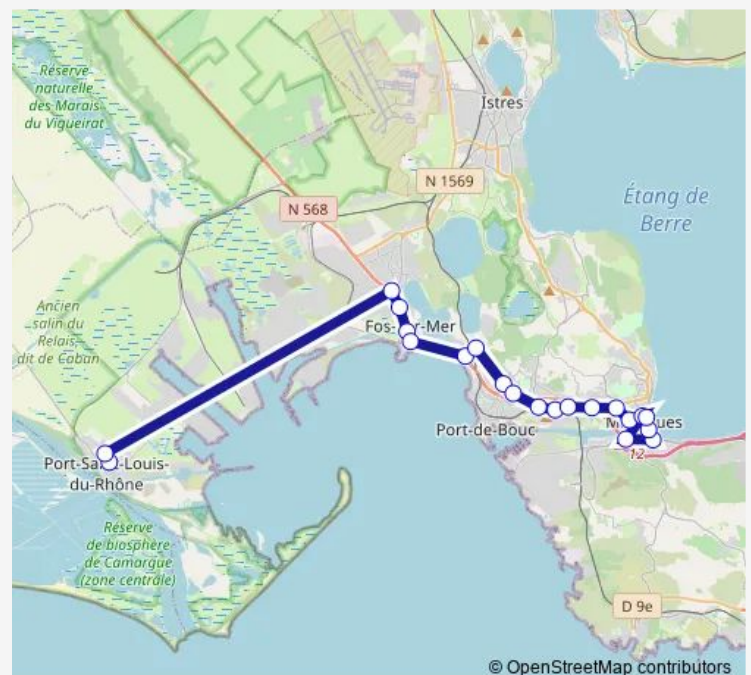

Thursday 16:40

Friday 16:40

Saturday —

Sunday —

Route info

Direction: Elsa Triolet

Stops: 21

Trip Duration: 1 hour 15 min