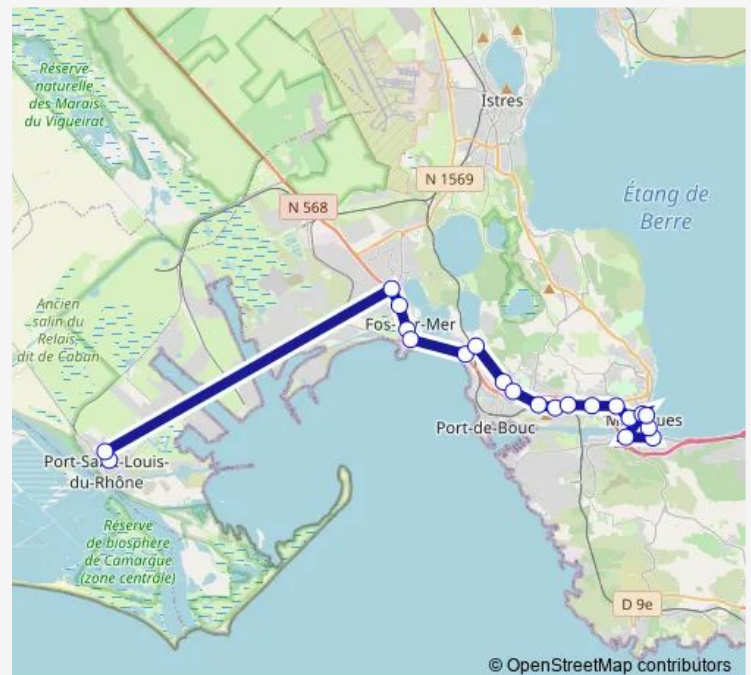

Thursday 16:40

Friday 16:40

Saturday —

Sunday —

Route info

Direction: Elsa Triolet

Stops: 21

Trip Duration: 1 hour 15 min