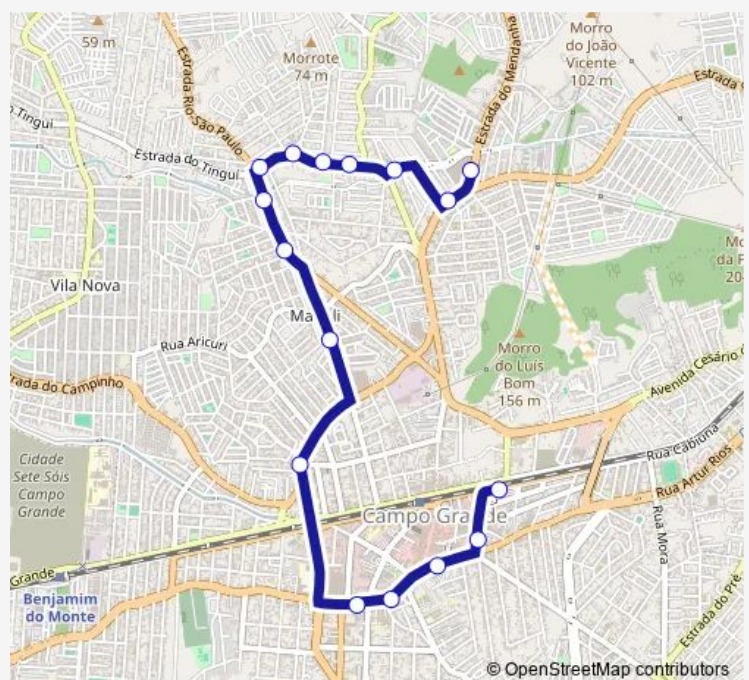

Potirágua

Mora

Camaipí

Lebreton

Route schedule

Terminal Rodoviário de Campo Grande : Plat. A. — West Shopping

Monday 00:00

Tuesday 00:00

Wednesday 00:00

Thursday 00:00

Friday 00:00

Saturday 00:00

Sunday 00:00

Route info

Direction: Terminal Rodoviário de Campo Grande : Plat. A.

Stops: 37

Trip Duration: 0 hour 38 min

851 — Campo Grande - Escola Amazonas

Elias Lobo

Sacramento Blacke

Professor José Oiticica

Estação Campo Grande : Sul

Manal

Amaral Costa

Monday 00:00

Tuesday 00:00

Wednesday 00:00

Thursday 00:00

Friday 00:00

Saturday 00:00

Sunday 00:00

Route info