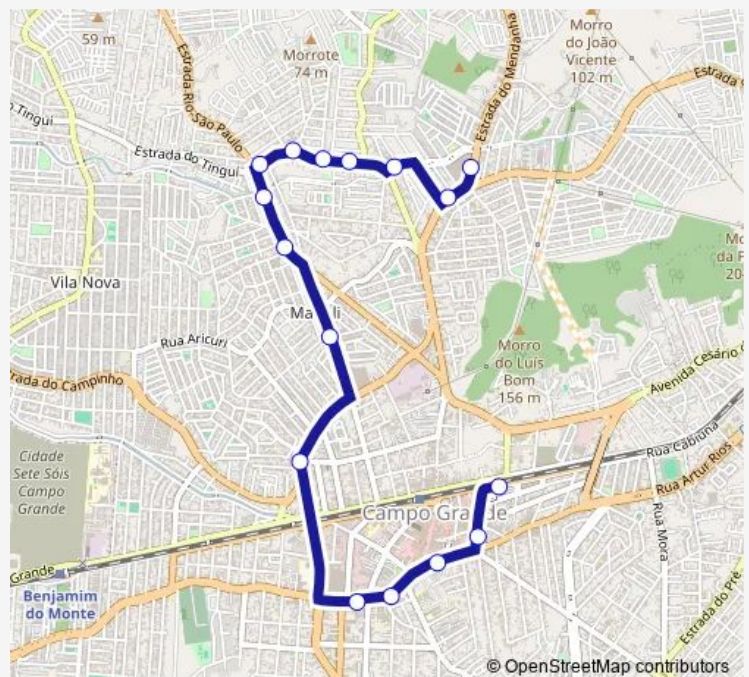

Potirágua

Mora

Camaipí

Lebreton

Route schedule

Terminal Rodoviário de Campo Grande : Plat. A. — West Shopping

Monday 00:00

Tuesday 00:00

Wednesday 00:00

Thursday 00:00

Friday 00:00

Saturday 00:00

Sunday 00:00

Route info

Direction: Terminal Rodoviário de Campo Grande : Plat. A.

Stops: 37

Trip Duration: 0 hour 38 min

851 — Campo Grande - Escola Amazonas

Elias Lobo

Sacramento Blacke

Professor José Oiticica

Estação Campo Grande : Sul

Manal

Amaral Costa

Monday 00:00

Tuesday 00:00

Wednesday 00:00

Thursday 00:00

Friday 00:00

Saturday 00:00

Sunday 00:00

Route info