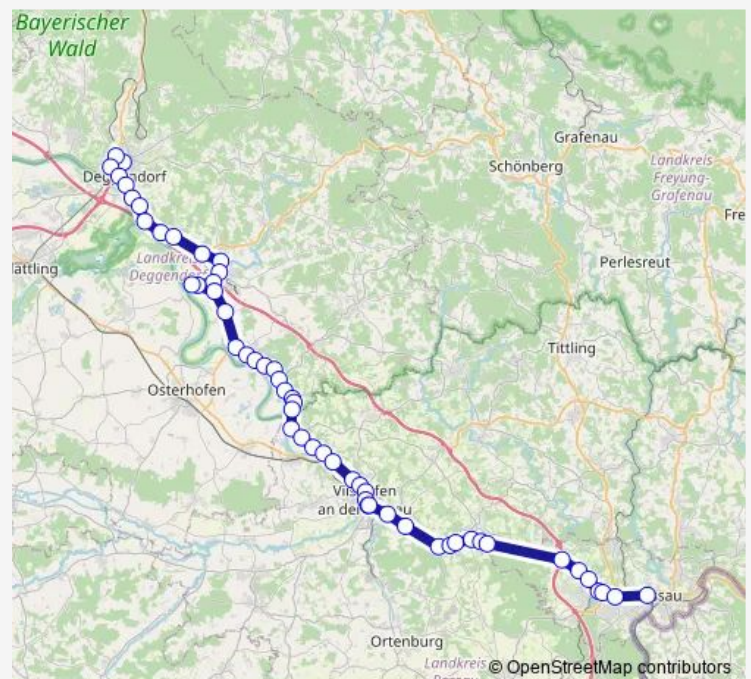

Loh bei Winzer

Flintsbach

Mitterndorf

Route schedule

Deggendorf Hbf — Passau Hbf

Monday 06:00

Tuesday 06:00

Wednesday 06:00

Thursday 06:00

Friday 06:00

Saturday —

Sunday —

Route info

Direction: Deggendorf Hbf

Stops: 51

Trip Duration: 1 hour 35 min