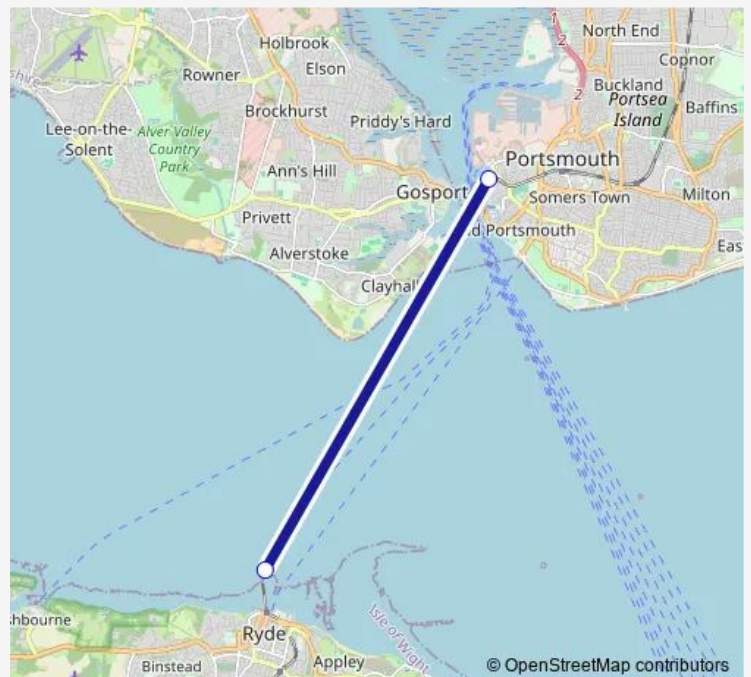

Ferry Sw:Ryp->Pmh SW boat service from RYP to Pmh

[Go to website](#)

Direction

Ryde Pier Head — Portsmouth Harbour

2 stops

[Open route schedule](#)

Ryde Pier Head

Portsmouth Harbour

Route schedule

Ryde Pier Head — Portsmouth Harbour

Monday	05:47-21:47
Tuesday	05:47-21:47
Wednesday	05:47-21:47
Thursday	05:47-21:47
Friday	05:47-21:47
Saturday	07:47-21:47
Sunday	07:47-21:47

Route info

Direction: Ryde Pier Head

Stops: 2

Trip Duration: 0 hour 22 min

■ Sw:Ryp->Pmh — SW boat service from RYP to Pmh

Sw:Ryp->Pmh Ferry time schedules and route maps are available in an offline PDF at busmaps.com. Use the busmaps.com website to see live bus times, train schedule or subway schedule, and step-by-step directions for all public transit in Portsmouth