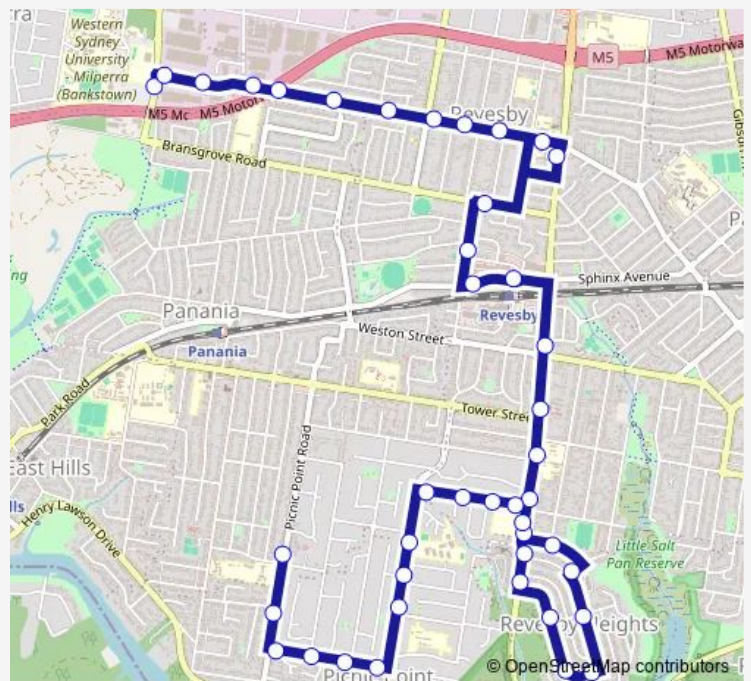

Marco Av After Polo St

Marco Av Opp Revesby Station

The River Rd At Spence St

Uniting Church Child Care Centre, The River Rd

Revesby South Public School, The River Rd

The River Rd Opp Ferndale Rd

Route schedule

Horsley Rd Opp Beaconsfield St — Picnic Point Rd After Lawler St

Monday 15:30

Tuesday 15:30

Wednesday 15:30

Thursday 15:30

Friday 15:30

Saturday —

Sunday —

Route info

Direction: Horsley Rd Opp Beaconsfield St

Stops: 43

Trip Duration: 0 hour 30 min

S143 — Mt St Joseph Secondary School to Panania PS via Revesby Height **BusMaps**

The River Rd Opp De La Salle College

The River Rd At Morotai Rd

The River Rd Before Sandakan Rd

Sandakan Rd At Rowell St

Sandakan Rd Opp Steele Av

Sandakan Rd Opp Fewtrell Av

Morotai Rd At Rowell St

Centaur St Shops, Centaur St

Edinburgh Dr Opp Vega St