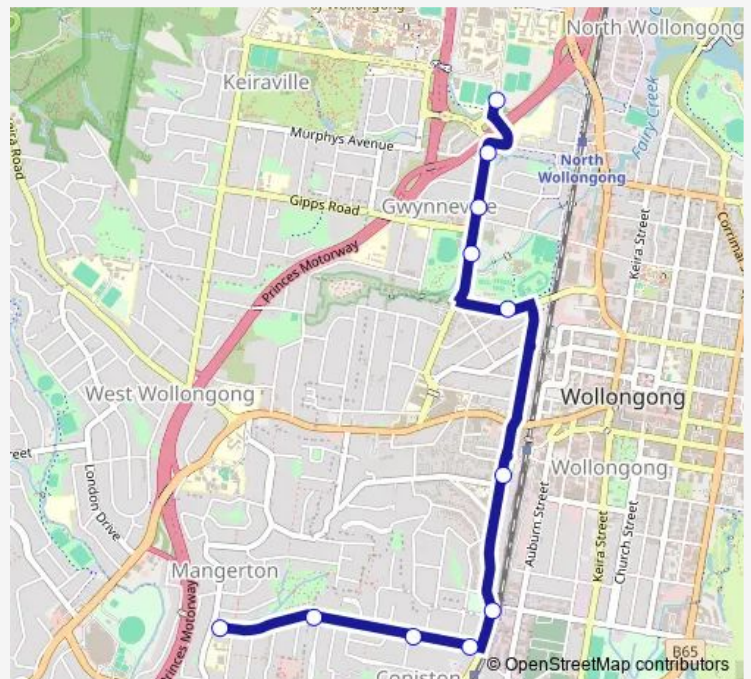

Foley St Opp Hillview Av

Foley St Opp Catherine St

Foley St Opp Wiseman Park Bowling Club

Weerona College, Thorsby Dr

Gladstone Av Opp Tafe Illawarra

Gladstone Av Opp Union St

Heaslip St After Gladstone Av

Heaslip St At Harold St

Heaslip St At Iris Av

Heaslip St Before St Johns Av

Route schedule

Foleys Lane Opp Tafe Illawarra — Heaslip St Before St Johns Av

Monday	14:40
Tuesday	15:20
Wednesday	15:20
Thursday	15:20
Friday	15:20
Saturday	—
Sunday	—

Route info

Direction: Foleys Lane Opp Tafe Illawarra

Stops: 11

Trip Duration: 0 hour 20 min

S143 — Tafe Illawarra to Heaslip St bf St Johns Ave

Direction

Heaslip St After St Johns Av — Wollongong High School Performing Arts Centre, Princes Hwy

Monday 07:55

Tuesday 07:55

Wednesday 07:55

Thursday 07:55

Friday 07:55

Saturday —

Sunday —

Route info