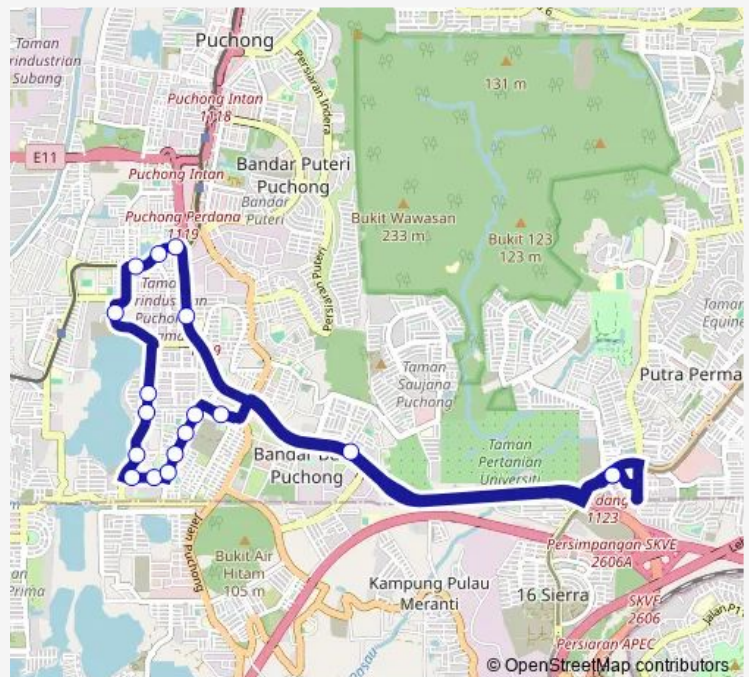

Taman Puchong Utama 10 (Barat)

SK Puchong Utama 1

Taman Puchong Utama 12

(M3) Terminal Puchong Utama

Bandar Bukit Puchong Bp1

MRT Putra Permai Pintu A

### Route schedule

MRT Putra Permai Pintu A — MRT Putra Permai Pintu A

Monday 06:00-23:30

Tuesday 06:00-23:30

Wednesday 06:00-23:30

Thursday 06:00-23:30

Friday 06:00-23:30

Saturday 06:00-23:30

Sunday 06:00-23:30

### Route info

Direction: MRT Putra Permai Pintu A

Stops: 18

Trip Duration: 0 hour 45 min

T545

T545 Bus time schedules and route maps are available in an offline PDF at [busmaps.com](https://busmaps.com). Use the [busmaps.com](https://busmaps.com) website to see live bus times, train schedule or subway schedule, and step-by-step directions for all public transit in Kuala Lumpur