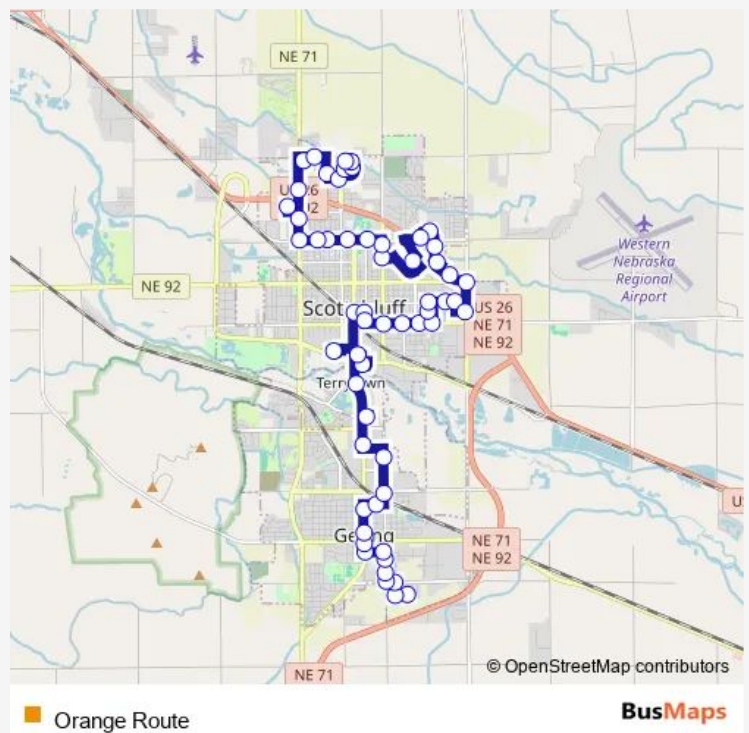

Bus Orange Route

[Go to website](#)

Direction

2nd St & A St — Regional West Medical Center (Birth & Infant Care Center)

57 stops

[Open route schedule](#)

2nd St & A St

A St & 5th St

10th St & Twin City Dr N (Northbound)

Ymca

Safeway

Main Street Market

E 15th St & Broadway (Eastbound)

Route schedule

2nd St & A St — Regional West Medical Center (Birth & Infant Care Center)

| | |
|-----------|-------------|
| Monday | 06:30-17:30 |
| Tuesday | 06:30-17:30 |
| Wednesday | 06:30-17:30 |
| Thursday | 06:30-17:30 |
| Friday | 06:30-17:30 |
| Saturday | — |
| Sunday | — |

Route info

Direction: 2nd St & A St

Stops: 57

Trip Duration: 0 hour 53 min

E 15th St & 2nd Ave (Eastbound)

2nd Ave & E Overland Dr (Southbound)

E Overland Dr & 5th Ave (Eastbound)

Roosevelt Elementary School (Eastbound)

E Overland Dr & 12th Ave (Eastbound)

E Overland Dr & 15th Ave (Eastbound)

14th Ave & E 15th St (Northbound)

E 17th St & 14th Ave (Eastbound)

E 17th St & 17th Ave (Eastbound)

E 17th St & 19th Ave (Eastbound)